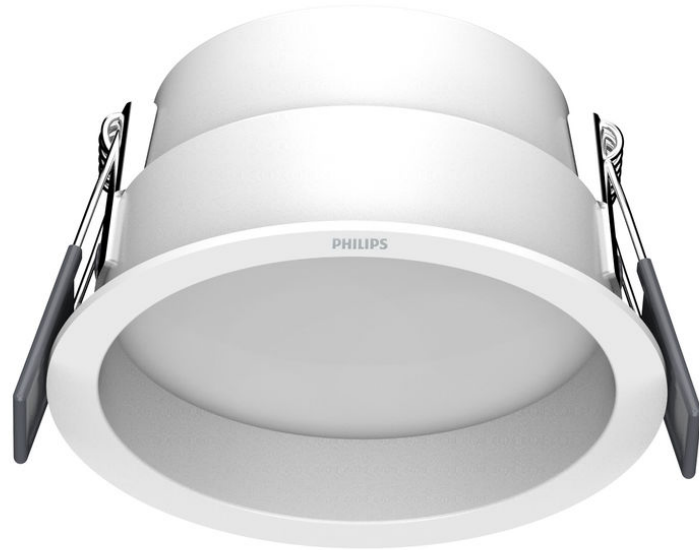

PHILIPS

Becken Recessed
Recessed Light

Recessed Lights

6500K

White

8720169355781

Superior light and style

Deep recessed for visual comfort

Match your interior

- Expressive and elegant form

Light effect

- Bright light with uniform distribution

Safety

- LED protective cover for optimal light source insulation and ensure safety

Premium quality

- EyeComfort - light that's easy on the eyes

Highlights

Expressive and elegant form

A clean, modern design provides elegance and sophistication to your rooms.

Bright light with uniform distribution

To really light up your rooms, choose this uniform distribution light which throws light evenly across the space.

decade. Switch to light that's easy on your eyes. Your eyes will thank you.

Specifications

Bulb characteristics

- Intended use: Indoor

Design and finishing

- Color: White
- Material: Metal

Durability

- Number of switch cycles: 12,500
- Nominal lifetime: 25,000