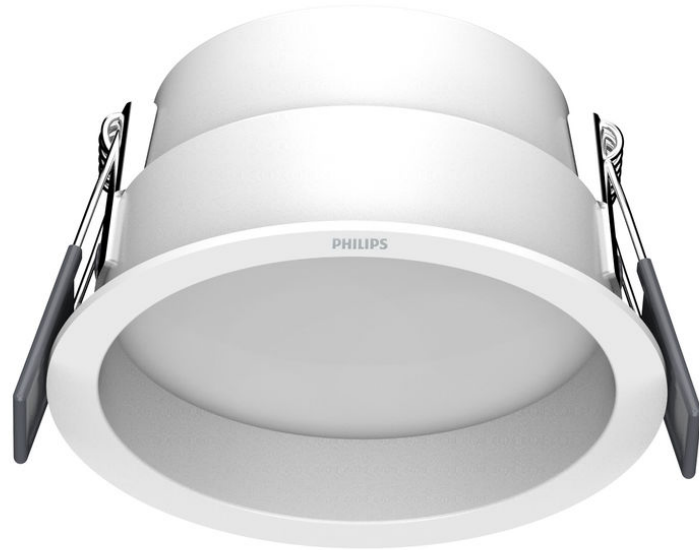

# PHILIPS

Becken Recessed  
Recessed Light

Recessed Lights

6500K

White

8720169355781

## Superior light and style

Deep recessed for visual comfort

### Safety

- LED protective cover for optimal light source insulation and ensure safety

## Design and finishing

- Color: White
- Material: Metal