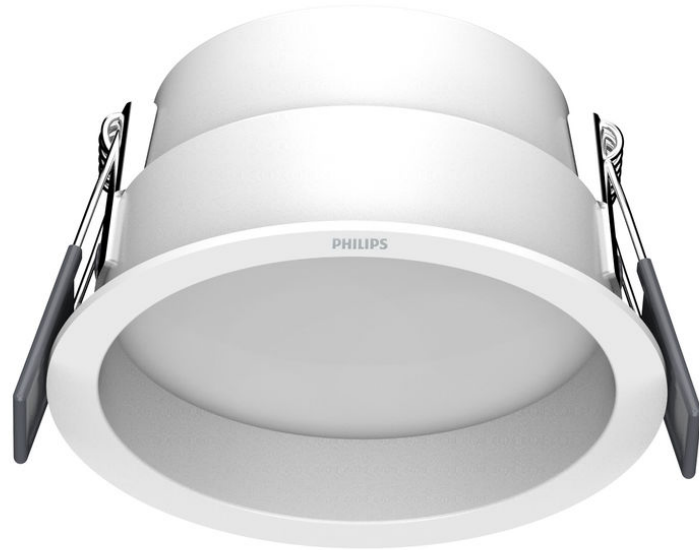

PHILIPS

Becken Recessed
Recessed Light

Recessed Lights

3000K

White

8720169355804

Superior light and style

Deep recessed for visual comfort

Match your interior

- Expressive and elegant form

Light effect

- Bright light with uniform distribution

Safety

- LED protective cover for optimal light source insulation and ensure safety

Premium quality

- EyeComfort - light that's easy on the eyes

Highlights

Expressive and elegant form

A clean, modern design provides elegance and sophistication to your rooms.

Bright light with uniform distribution

To really light up your rooms, choose this uniform distribution light which throws light evenly across the space.

decade. Switch to light that's easy on your eyes. Your eyes will thank you.

Specifications

Bulb characteristics

- Intended use: Indoor

Design and finishing

- Color: White
- Material: Metal

Durability

- Number of switch cycles: 12,500
- Nominal lifetime: 25,000