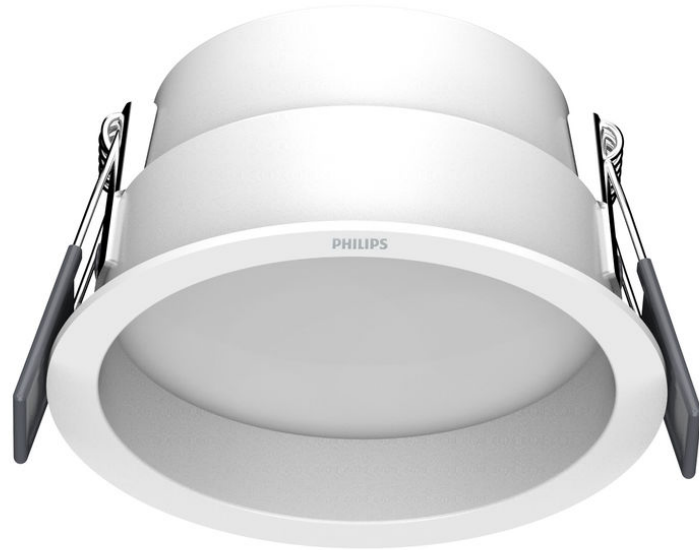

PHILIPS

Becken Recessed
Recessed Light

Recessed Lights

4000K

White

8720169355828

Superior light and style

Deep recessed for visual comfort

Match your interior

- Expressive and elegant form

Light effect

- Bright light with uniform distribution

Safety

- LED protective cover for optimal light source insulation and ensure safety

Premium quality

- EyeComfort - light that's easy on the eyes

Highlights

Expressive and elegant form

A clean, modern design provides elegance and sophistication to your rooms.

Bright light with uniform distribution

To really light up your rooms, choose this uniform distribution light which throws light evenly across the space.

decade. Switch to light that's easy on your eyes. Your eyes will thank you.

Specifications

Bulb characteristics

- Intended use: Indoor

Design and finishing

- Color: White
- Material: Metal

Durability

- Number of switch cycles: 12,500
- Nominal lifetime: 25,000