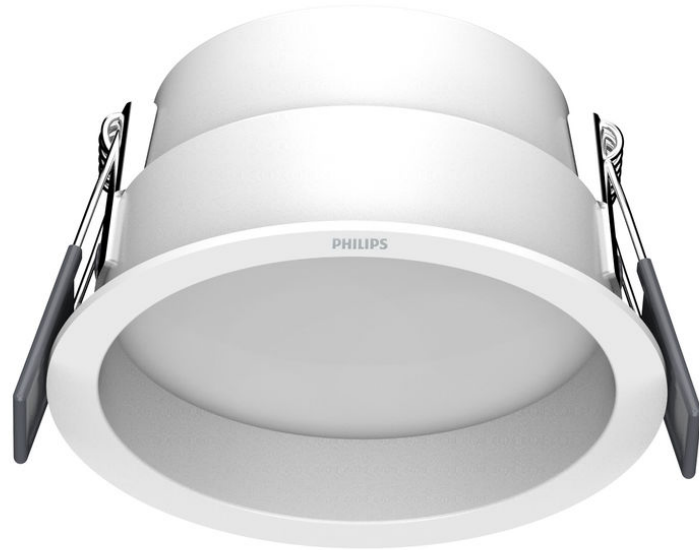

PHILIPS

Becken Recessed
Recessed Light

Recessed Lights

6500K

White

8720169355842

Superior light and style

Deep recessed for visual comfort

Match your interior

- Expressive and elegant form

Light effect

- Bright light with uniform distribution

Safety

- LED protective cover for optimal light source insulation and ensure safety

Premium quality

- EyeComfort - light that's easy on the eyes

Highlights

Expressive and elegant form

A clean, modern design provides elegance and sophistication to your rooms.

Bright light with uniform distribution

To really light up your rooms, choose this uniform distribution light which throws light evenly across the space.

decade. Switch to light that's easy on your eyes. Your eyes will thank you.

Specifications

Bulb characteristics

- Intended use: Indoor

Design and finishing

- Color: White
- Material: Metal

Durability

- Number of switch cycles: 12,500
- Nominal lifetime: 25,000