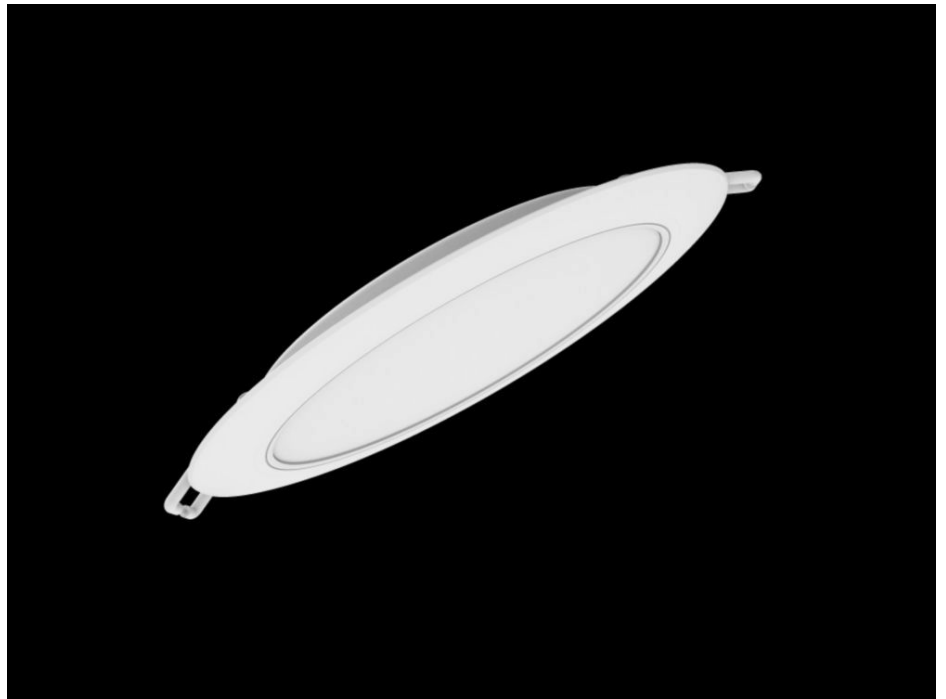

PHILIPS

Eridani Recessed
Light

Recessed Lights

3000K

White

8721103136473

Comfortable light with a slimmer fit

Light up your space with Philips EyeComfort LED ceiling light that provides a comfortable light source and ease to your eyes.

Easy installation

- Installation couldn't be simpler. Integrated clips on both sides of the fixture hold it in place, so no screw mounting is necessary. A GU10 connector cable makes it easy to attach a bulb.

Durability

- Long life span up to 20,000 hours

Highlights

Easy to install

Installation couldn't be simpler. Integrated clips on both sides of the fixture hold it in place, so no screw

mounting is necessary. A GU10 connector cable makes it easy to attach a bulb.

- Lamp current: 100 mA

Power consumption

- Power factor: 0.51
- Power: 14

Product dimensions and weight

- Net weight: 0.105 kg
- Cut out length: 15.0 cm
- Cut out width: 15.0 cm
- Recessed distance: 5 mm
- Overall height: 23 mm