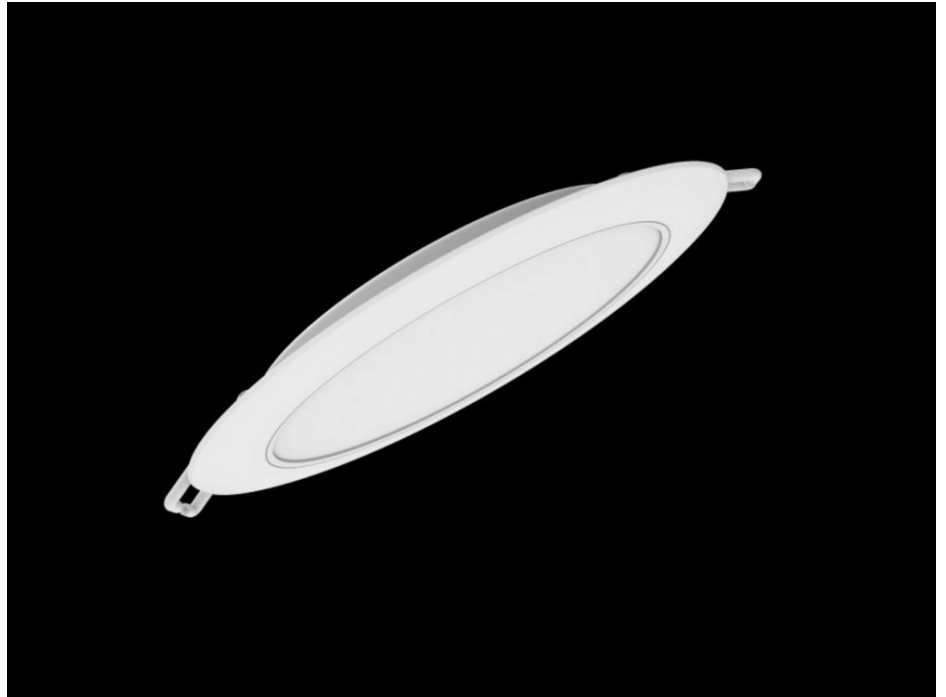

PHILIPS

Eridani Recessed Light

Recessed Lights

4000K

White

8721103136497

Comfortable light with a slimmer fit

Light up your space with Philips EyeComfort LED ceiling light that provides a comfortable light source and ease to your eyes.

Easy installation

- Installation couldn't be simpler. Integrated clips on both sides of the fixture hold it in place, so no screw mounting is necessary. A GU10 connector cable makes it easy to attach a bulb.

Durability

- Long life span up to 20,000 hours

Highlights

Easy to install

Installation couldn't be simpler. Integrated clips on both sides of the fixture hold it in place, so no screw

mounting is necessary. A GU10 connector cable makes it easy to attach a bulb.

- Lamp current: 100 mA

Power consumption

- Power factor: 0.51
- Power: 14

Product dimensions and weight

- Net weight: 0.105 kg
- Cut out length: 15.0 cm
- Cut out width: 15.0 cm
- Recessed distance: 5 mm
- Overall height: 23 mm