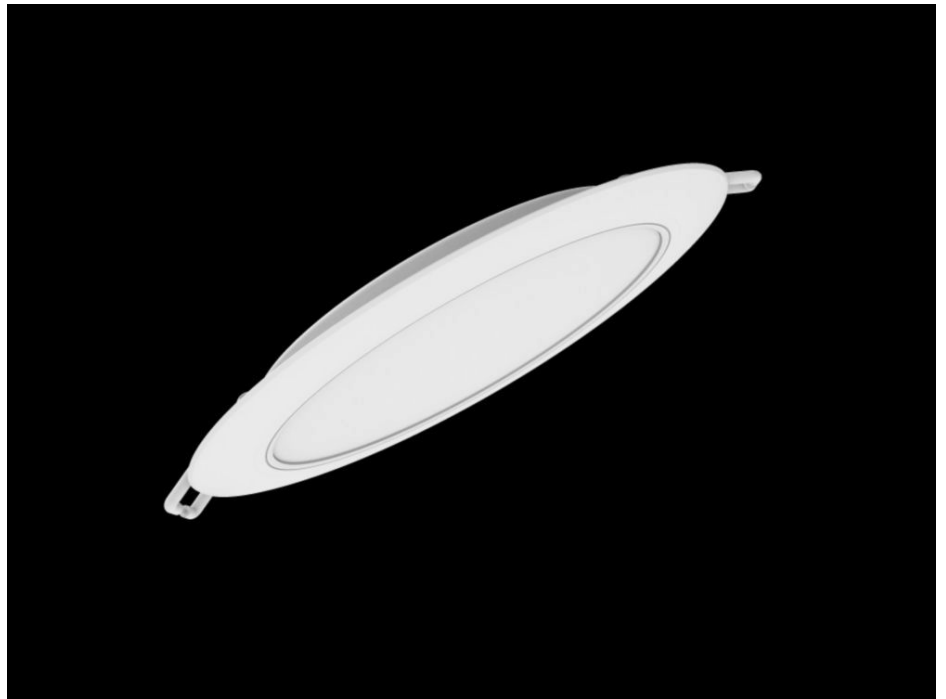

## Comfortable light with a slimmer fit

Light up your space with Philips EyeComfort LED ceiling light that provides a comfortable light source and ease to your eyes.

### Easy installation

- Installation couldn't be simpler. Integrated clips on both sides of the fixture hold it in place, so no screw mounting is necessary. A GU10 connector cable makes it easy to attach a bulb.