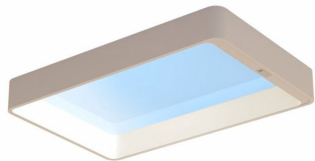

PHILIPS

Contemporary

Feeling daylight indoors

Light that adapts to your rhythm

Remote control included

8721103138910