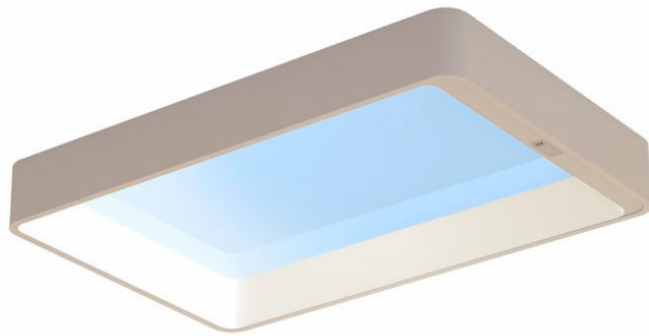

## Bring the sky into your home

Philips Skylight VitaUp. Natural daylight experience with vitamin D support. Featuring the VitaUp module, designed to support your body's natural vitamin D production.

### **Mimics a view to the sky**

- Mimics a view to the sky

## Mimics a view to the sky

Designed to reproduce the natural brightness, shades and depth of sunlight, creating the illusion of daylight indoors