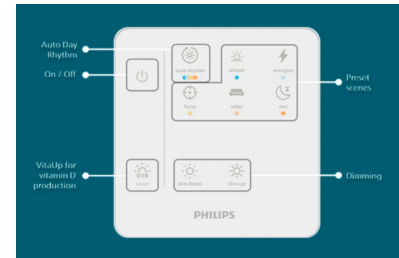

Easy installation and control

Easy and straightforward to install without special tools or procedures; intuitive remote control included

Specifications

Bulb characteristics

- Intended use: Indoor
- Dimmable: Yes

Design and finishing

- Color: White
- Material: Metal, Plastic

Durability

- Number of switch cycles: 50,000
- Nominal lifetime: 25,000

Environmental

- Disposal of the product: At the end of (economic) life, dispose the product according to local rules and do not dispose the product with regular household waste. The correct disposal of your product will help prevent potential negative consequences for the environment and human health.