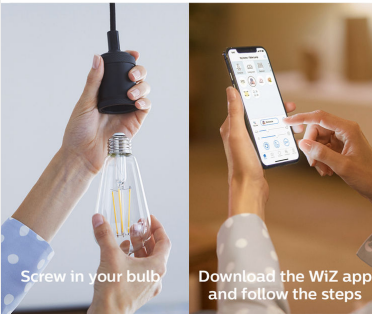

PHILIPS

Filament Bulb clear 3.8W
(Eq.40W) ST19 E26

Smart LED

Soft white

Glass

Easy plug and play

Control with WiZ app or voice

Easy to set up

04667755559

Easy-to-use smart dimmable bulb

Create the perfect atmosphere in your home with smart Wi-Fi LED lighting. This glass vintage bulb gives soft white light and dims to your desired brightness level via app or voice. A smart light that enhances room ambiance. Works with WiZ.

Easy setup

- Easy plug and play. Works with your existing Wi-Fi.

Smart control

- Control anywhere with your smartphone.
- Voice control with Google Assistant, Alexa or Siri Shortcuts

Smart features

- Smart dimming via app, voice or dimmer
- Automate your light with schedules
- Energy monitoring

Light modes

- Customize Scenes with preset dynamic light modes.
- Soft warm white light

Highlights

Easy plug and play

WiZ works with your existing Wi-Fi router, no additional gateway is needed. Simply plug in your new light, download the WiZ app and you're ready to go!