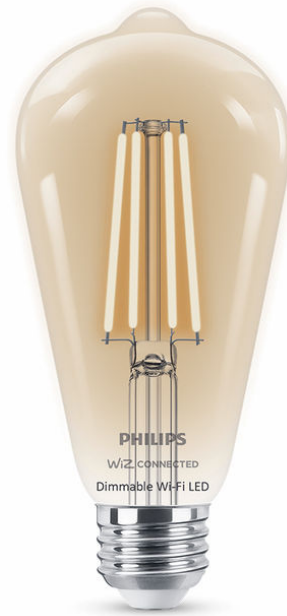

PHILIPS

Filament Bulb clear 3.8W
(Eq.40W) ST19 E26

Smart LED

Soft white

Glass

Easy plug and play

Control with WiZ app or voice

Easy to set up

04667755559

Easy-to-use smart dimmable bulb

Create the perfect atmosphere in your home with smart Wi-Fi LED lighting. This glass vintage bulb gives soft white light and dims to your desired brightness level via app or voice. A smart light that enhances room ambiance. Works with WiZ.