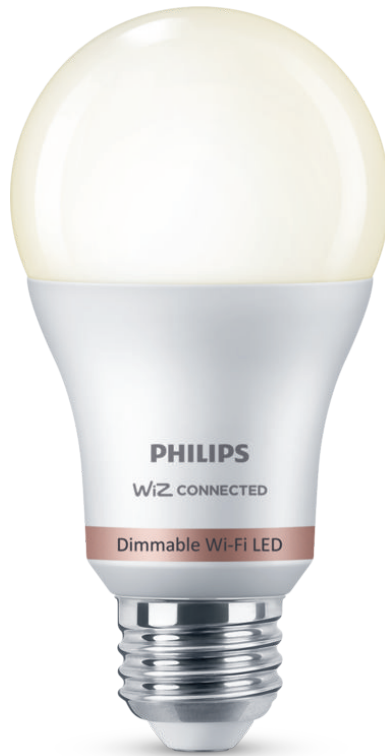

# PHILIPS

Bulb 8.8W  
(Eq.60W) A19 E26

Smart LED

Soft white

Plastic

Easy plug and play

Control with WiZ app or voice

046677562564

## Easy-to-use smart dimmable bulb

Dim the lights without installing a dimmer with the Philips Wi-Fi Smart Dimmable Warm White A19 bulb. Use the WiZ app or your voice to get preset light scenes and more. Philips Wi-Fi bulbs are WiZ-connected. Not compatible with Philips Hue.