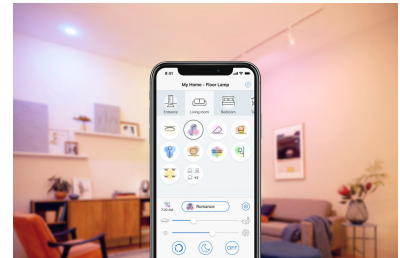

Customized Scenes

Mix different color and white lights modes to create the perfect light ambience for your daily moment. Save it and call it out anytime with app, remote or voice.