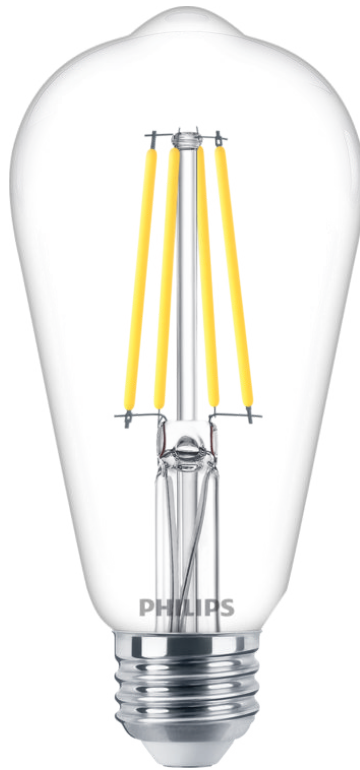

# PHILIPS

Filament Candle Clear  
75W ST19 E26 x4

LED

2200-2700K

800lm

15000h

Dimming

046677566364

## State-of-the-art LED light bulb for the home

State-of-the-art LED light bulb providing a general lighting solution for daily indoor activities. You will save on energy costs immediately and reduce the frequency of bulb replacements, without compromising on the quality of your lighting.

### Designed to be seen, looks good on and off

- Classic glass LED

## Bulb characteristics

- Intended use: Indoor/Outdoor
- Lamp shape: Non directional bulb
- Socket: E26
- Bulb Finish: Clear
- Dimmable: Yes