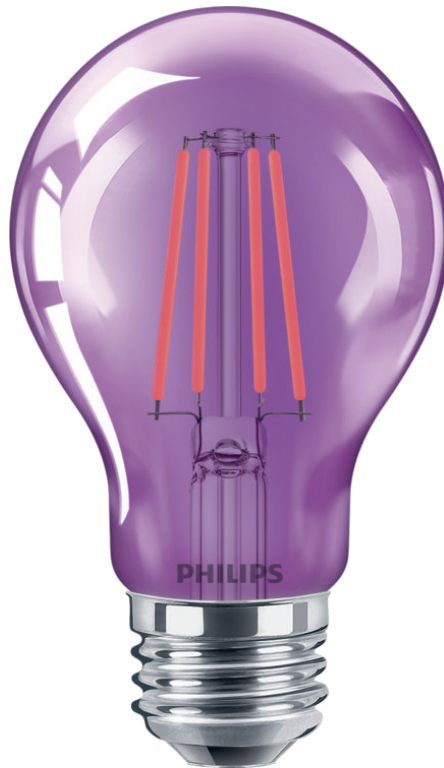

PHILIPS

Bulb

LED

4W-40W

E26

Purple

046677568887

Brighten your home with infinite possibilities.

Philips LED energy-saving colored bulbs provide instant brightness and make colors appear more vivid. Ideal for special activities and occasions.

Choose a simple replacement for your old bulbs

- Similar shape and size as standard incandescent bulb

Choose for a sustainable solution

- Saves up to 80% Energy

Light beyond illumination

- Colored Bulbs Classic Glass

Highlights

Replaces standard incandescent

With its beautiful design and familiar shape, this energy-saving LED bulb is the perfect sustainable replacement for traditional incandescent bulbs.

Bulb characteristics

- Intended use: Indoor/Outdoor
- Lamp shape: Non directional bulb
- Socket: E26
- Bulb Finish: Purple
- Dimmable: No
- Bulb Material: Glass

Bulb dimensions

- Height: 10.6 cm
- Width: 6 cm