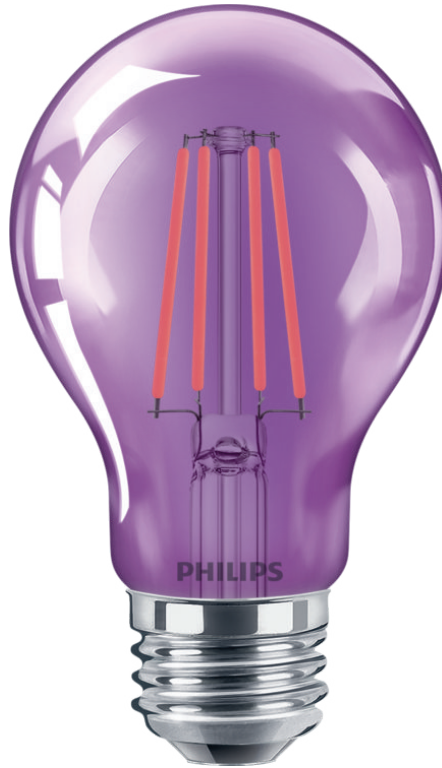

PHILIPS

Bulb

LED

4W-40W

E26

Purple

046677568887

Brighten your home with infinite possibilities.

Philips LED energy-saving colored bulbs provide instant brightness and make colors appear more vivid. Ideal for special activities and occasions.

Choose a simple replacement for your old bulbs

- Similar shape and size as standard incandescent bulb

Choose for a sustainable solution

- Saves up to 80% Energy

Light beyond illumination

- Colored Bulbs Classic Glass

Highlights

Replaces standard incandescent

With its beautiful design and familiar shape, this energy-saving LED bulb is the perfect sustainable replacement for traditional incandescent bulbs.

Bulb characteristics

- Intended use: Indoor/Outdoor
- Lamp shape: Non directional bulb
- Socket: E26
- Bulb Finish: Purple
- Dimmable: No
- Bulb Material: Glass

Bulb dimensions

- Height: 10.6 cm
- Width: 6 cm