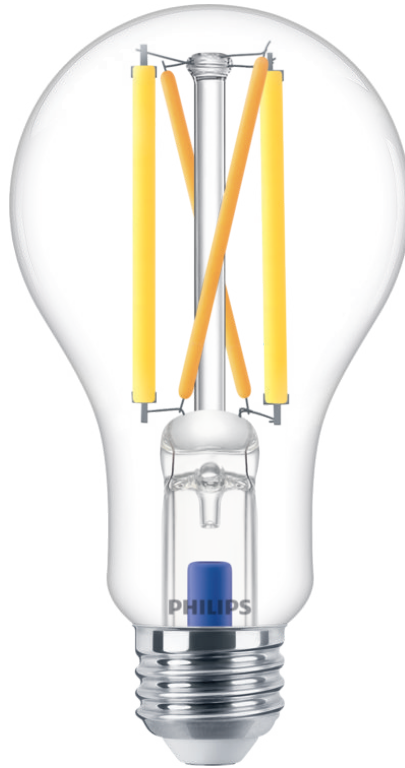

# PHILIPS

Filament Bulb Clear  
100W A21 E26 x2

LED

2200-2700K

1600lm

15000h

Dimming

046677573669

## Experience dimmable, warm white LED light

Philips LED light bulbs provide a beautiful, warm white light, an exceptionally long life, and immediate, significant energy savings. With a pure and elegant design, this bulb is the perfect replacement for your clear incandescent bulbs.

## Bulb characteristics

- Intended use: Indoor/Outdoor
- Lamp shape: Non directional bulb
- Socket: E26
- Type of glass: Clear
- Bulb Finish: Clear
- Dimmable: Only with specific dimmers
- Bulb Material: Glass

## Bulb dimensions

- Height: 13.3 cm
- Width: 7 cm