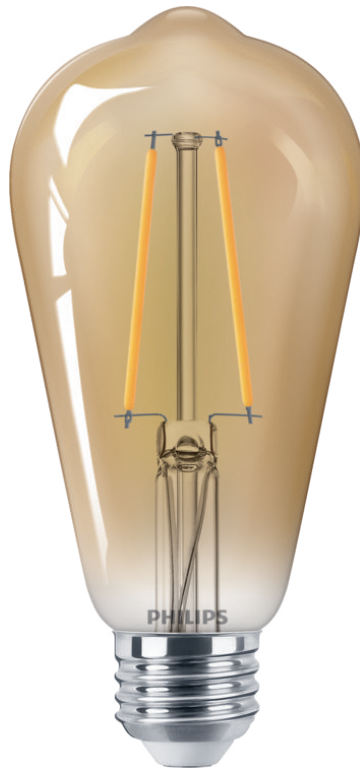

# PHILIPS

Filament Bulb Amber  
40W ST19 E26 x4

LED

2000K

300lm

15000h

Dimming

046677573966

### High quality light

- Amber light