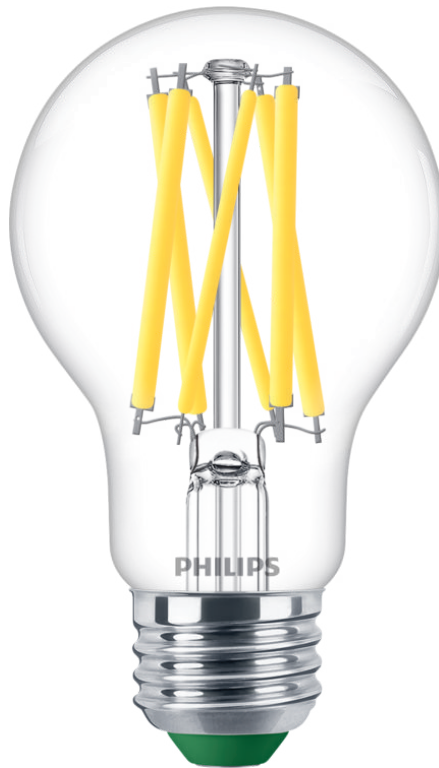

# PHILIPS

Filament Bulb Clear  
100W A19 E26

UltraEfficient

5000K

1520lm

50000h

Dimming

046677587888

## Our longest-lasting most energy efficient LED

Philips UltraEfficient LED lamps provide a beautiful light, and exceptionally lasts more than 45 years, with significantly 40% energy saving. Reduce the frequency of lamp replacements and enjoy light that's easy on the eyes with our trusted EyeComfort design

### Designed to last longer and save more energy

- Long life bulb - Lasts more than 45 years

## Bulb characteristics

- Intended use: Indoor/Outdoor
- Lamp shape: Non directional bulb
- Socket: E26
- Bulb Finish: Clear
- Dimmable: Yes
- Bulb Material: Glass