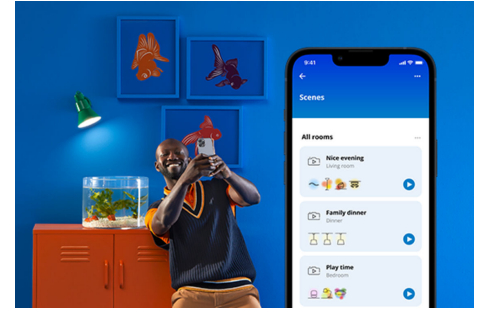

LED Strip Extension 3.3ft

Extend your WiZ full color strip (starter kit sold separately) with this 1 meter extension to a maximum of 10 meters. Simply stick the flexible light strip to any surface you like. Wi-Fi connected, 16 million colors and adjustable from warm white to daylight.

PRODUCT HIGHLIGHTS

- Full color
- Low Voltage
- IP20/Pu-coating

Smart lighting functionalities easy to set up

Enjoy the benefits of smart features instantly, just by connecting your WiZ light to your Wi-Fi network. Control lights easily when you're away from home and scheduling lights to go on and off automatically. No need to install additional hardware such as hub or gateway!

Set up lights to follow your own schedule

Automate your smart lights to follow your daily or weekly routines. Schedule your lights to turn on in the morning or before you arrive home, and to keep them off to save energy, when they are not necessary.

Create your perfect light scene

Make your own mix of different color and white lights modes to create the perfect light ambience for your daily moment. Simply save your new Scene and select it anytime with the WiZ app or voice.