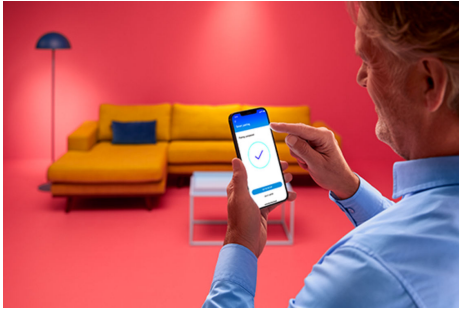

LED Strip Extension 3.3ft

Extend your WiZ full color strip (starter kit sold separately) with this 1 meter extension to a maximum of 10 meters. Simply stick the flexible light strip to any surface you like. Wi-Fi connected, 16 million colors and adjustable from warm white to daylight.

PRODUCT HIGHLIGHTS

- Full color
- Low Voltage
- IP20/Pu-coating

Smart lighting functionalities easy to set up

Enjoy the benefits of smart features instantly, just by connecting your WiZ light to your Wi-Fi network. Control lights easily when you're away from home and scheduling lights to go on and off automatically. No need to install additional hardware such as hub or gateway!

Create your perfect light scene

Make your own mix of different color and white lights modes to create the perfect light ambience for your daily moment. Simply save your new Scene and select it anytime with the WiZ app or voice.

Control smart lighting the way you like it

WiZ enables you to control smart lighting in multiple ways. Adjust lights with your smartphone, voice, the WiZ remote control, or by using the existing wall switch to toggle between two favorite modes. Works with Google Home, Alexa and Siri Shortcuts.