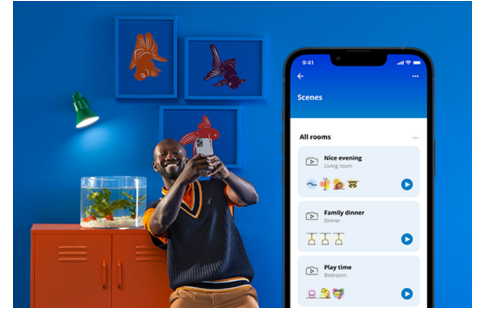

Filament Bulb Clear 60W ST19 E26

Bring human-centric lighting into your life with this smart WiZ LED ST19 vintage bulb. Apply different shades of warm to cool white to help you focus or relax. You can set schedule to turn lights on and off according to your daily or weekly routines, control with your smartphone or your voice and have remote access to your lights even when you're away. WiZ lights connect to your existing Wi-Fi, no additional hardware is needed.

PRODUCT HIGHLIGHTS

- Tunable white smart bulb
- Up to 500 lumens
- Easy plug and play
- Control with app or voice

Smart lighting functionalities easy to set up

Enjoy the benefits of smart features instantly, just by connecting your WiZ light to your Wi-Fi network. Control lights easily when you're away from home and scheduling lights to go on and off automatically. No need to install additional hardware such as hub or gateway!

Set up lights to follow your own schedule

Automate your smart lights to follow your daily or weekly routines. Schedule your lights to turn on in the morning or before you arrive home, and to keep them off to save energy, when they are not necessary.

Create your perfect light scene

Make your own mix of different color and white lights modes to create the perfect light ambience for your daily moment. Simply save your new Scene and select it anytime with the WiZ app or voice.