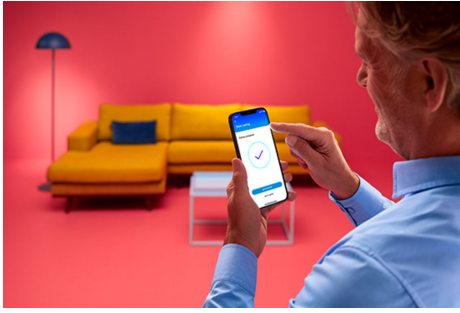

Filament Bulb Clear 60W ST19 E26

Bring human-centric lighting into your life with this smart WiZ LED ST19 vintage bulb. Apply different shades of warm to cool white to help you focus or relax. You can set schedule to turn lights on and off according to your daily or weekly routines, control with your smartphone or your voice and have remote access to your lights even when you're away. WiZ lights connect to your existing Wi-Fi, no additional hardware is needed.

PRODUCT HIGHLIGHTS

- Tunable white smart bulb
- Up to 500 lumens
- Easy plug and play
- Control with app or voice

Smart lighting functionalities easy to set up

Enjoy the benefits of smart features instantly, just by connecting your WiZ light to your Wi-Fi network. Control lights easily when you're away from home and scheduling lights to go on and off automatically. No need to install additional hardware such as hub or gateway!

Create your perfect light scene

Make your own mix of different color and white lights modes to create the perfect light ambience for your daily moment. Simply save your new Scene and select it anytime with the WiZ app or voice.

Set the right ambience with tunable warm to cool white light

Choose from a wide range of energizing cool white to soft warm white light, or simply select from the preset modes such as Focus and Relax to create the best ambience for your activities.