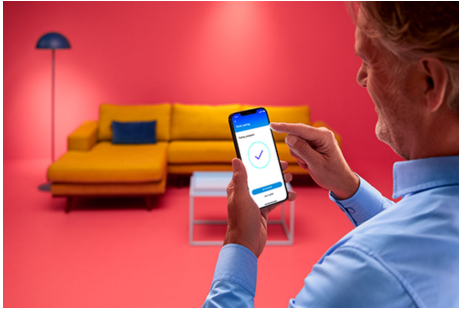

## Pole Floor Light

Enjoy colored, wide-angle wall-wash effects with this Pole LED floor light. Standing tall in the corner, it creates ambience thanks to dual zone lighting producing a soft, gradient light. With its foot removed, placed horizontally under your couch or behind your TV, it invites you to unwind with your family.

### Smart lighting functionalities easy to set up

Enjoy the benefits of smart features instantly, just by connecting your WiZ light to your Wi-Fi network. Control lights easily when you're away from home and scheduling lights to go on and off automatically. No need to install additional hardware such as hub or gateway!