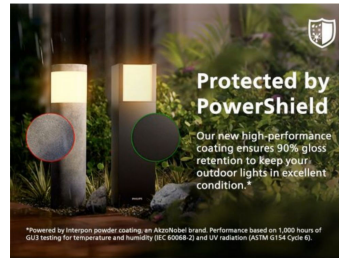

Durable design

Protected by PowerShield To keep your outdoor lights in excellent condition, we use a high-performance powder coating powered by Interpon, an AkzoNobel brand. Tougher than traditional paints, it protects against fading, scratches, dents, and rust for long-lasting beauty and performance.