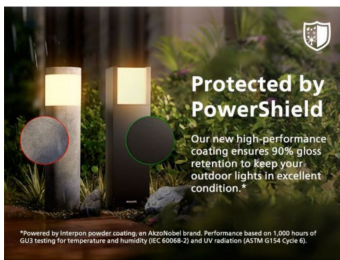

Durable design

Protected by PowerShield To keep your outdoor lights in excellent condition, we use a high-performance powder coating powered by Interpon, an AkzoNobel brand. Tougher than traditional paints, it protects against fading, scratches, dents, and rust for long-lasting beauty and performance.