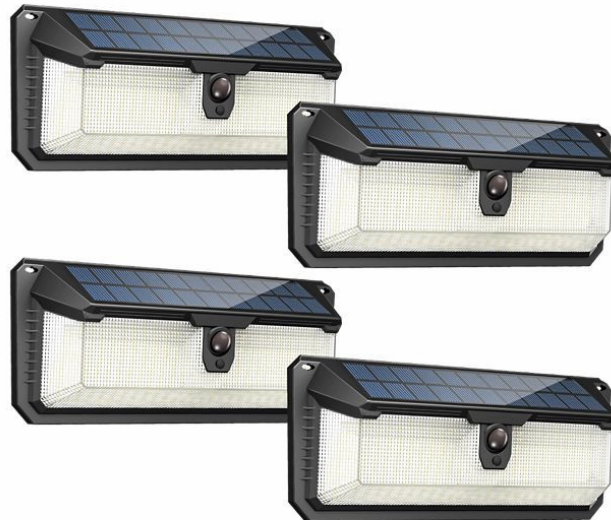

## Wall Lights 10W

Outdoor Solar

7500K

Black

Solar

046677609610

## IP65 weatherproof rated

An IP rating contains two digits which refer to protection against solids, such as dust, or liquids, such as rain. IP65 means that these light fixtures are protected against water splashed from any direction and are suitable for outdoor use.