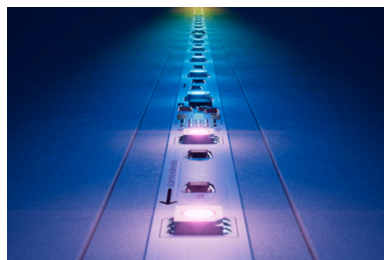

Multicolor light

This light strip can produce various colors at once for dazzling multicolor light effects, like chasing rainbows and sparkles.