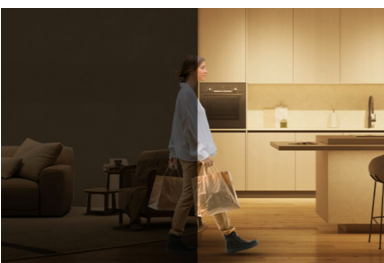

SpaceSense motion detection

Turn your lights into motion sensors using integrated SpaceSense technology, so that they switch on automatically when you enter the room—all you need are two or more Connected by WIZ lights or devices.