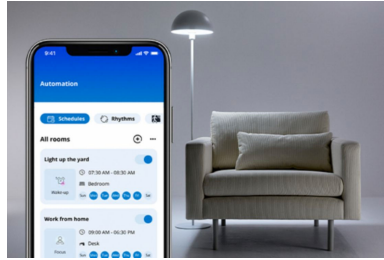

Make any everyday device smarter in seconds—simply plug it into this smart plug and enjoy instant remote control from anywhere. Create smart automations to match your routine, schedule devices to turn on or off automatically, and ensure everything powers down when you're away to help save energy. With built-in energy monitoring, you can track real-time power, current, and voltage, review historical usage data, and make smarter decisions to help reduce costs. Easy to set up using the WiZ app, fully compatible with all Connected by WiZ products, and Matter-certified for seamless integration with smart home assistants like Alexa, Apple Home, and Google Home.

Download the WiZ app, connect your device to the power, and then connect it to your Wi-Fi network. And now you can start using it!

Connected by WiZ

Control your lights using the WiZ app, accessories, or voice commands via your smart home assistant; compatible with Alexa and Google Home.

Make any device smart

No wiring or extra tools needed, simply plug your device into this smart plug and you'll be able to control it remotely from anywhere.

Smart automations

Schedule your devices to switch on or off in sync with your daily routine, or make sure they're switched off when you're away from home to save energy.