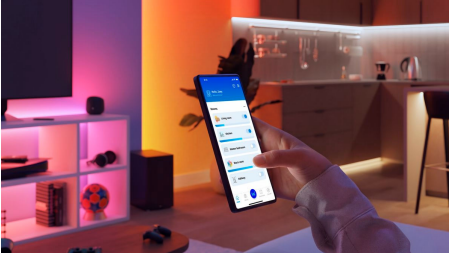

Make any everyday device smarter in seconds—simply plug it into this smart plug and enjoy instant remote control from anywhere. Create smart automations to match your routine, schedule devices to turn on or off automatically, and ensure everything powers down when you're away to help save energy. With built-in energy monitoring, you can track real-time power, current, and voltage, review historical usage data, and make smarter decisions to help reduce costs. Easy to set up using the WiZ app, fully compatible with all Connected by WiZ products, and Matter-certified for seamless integration with smart home assistants like Alexa, Apple Home, and Google Home.

Easy setup

- Setup couldn't be easier

Smart control

- Connected by WiZ
- Make any device smart
- Smart automations

Smart devices

- Matter certified

Highlights

Setup couldn't be easier

Download the WiZ app, connect your device to the power, and then connect it to your Wi-Fi network. And now you can start using it!

Connected by WiZ

Control your lights using the WiZ app, accessories, or voice commands via your smart home assistant; compatible with Alexa and Google Home.