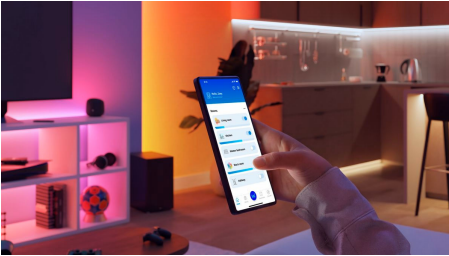

Highlights

Setup couldn't be easier

Download the WiZ app, connect your device to the power, and then connect it to your Wi-Fi network. And now you can start using it!

Wide range

Control lights and devices within a range of 15 meters or 50 feet in any normal indoor environment with partitions and walls.

Customizable buttons

Use the WiZ app to customize the light mode buttons on your remote, creating easily accessible shortcuts to your favorites.

Convenient controls

Switch your lights on or off, adjust the brightness, select different light modes, and use the night light— even when the Wi-Fi is down.

Connected by WiZ

Control your lights using the WiZ app, accessories, or voice commands via your smart home assistant; compatible with Alexa and Google Home.

Specifications

Bulb characteristics

- Intended use: Indoor

Design and finishing

- Color: Black
- Material: Plastic

Extra feature/accessory incl.

- Batteries included: Yes
- Control Distance: 15 m

Power consumption

- Voltage: 3 V

Product dimensions and weight

- Net weight: 0.057 kg
- Overall height: 1/16 inch
- Overall length: 9/16 inch
- Overall width: 3/16 inch

Service

- Warranty: 2 year(s)

Technical specifications

- Battery type: AAA (LR03)
- IP code: IP20
- Class of protection: Class III - Safe Extra Low Voltage

What's supported

- Defined support period: Minimum of 60 months after introduction date
- Max. number of accessories: 9999
- Compatible operating systems: iOS, Android

Packaging dimensions and weight

- EAN/UPC - product: 046677609863
- Net weight: 0.06 kg
- Gross weight: 0.08 kg
- Height: 13.2 cm
- Length: 4.6 cm
- Width: 7.6 cm