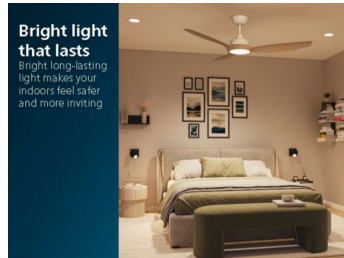

Highlights

Easy installation

Adjustable color temperature

Shift seamlessly from cool white light for concentration to a more cozy glow to unwind in.

Uniform light distribution

Throw light across your rooms in an even and uniform manner.

Eyecomfort

Poor quality light can cause eye strain. With many of us spending time indoors, it's more important than ever to properly light your home. Our products meet stringent test criteria including flicker, strobe, glare, color rendition and dimming effects to ensure they meet EyeComfort requirements. Philips LED bulbs not only deliver comfortable light, but also stay that way for the duration of their lifespan, delivering consistent light quality, output, and color for more than a decade. Switch to light that's easy on your eyes. Your eyes will thank you.

Long life span up to 50,000 hours

Philips LED technology extends your product's lifetime up to 50,000 hours.

Specifications

Bulb characteristics

- Intended use: Indoor
- Dimmable: Yes

Design and finishing

- Color: White
- Material: Metal

Durability

- Number of switch cycles: 25,000
- Nominal lifetime: 50,000

Environmental

- Disposal of the product: At the end of (economic) life, dispose the product according to local rules and do not dispose the product with regular household waste. The correct disposal of your product will help prevent potential negative consequences for the environment and human health.

Extra feature/accessory incl.

- Adjustable spot head: No
- Dimmable with remote control: No
- LED integrated: Yes
- Remote control included: No