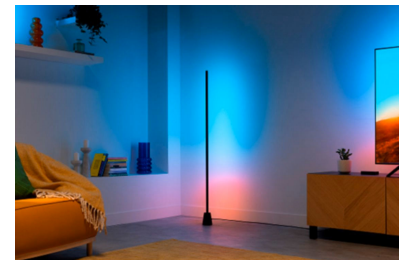

Immersive lighting

Transform your home entertainment experience by syncing your lights with music and video—syncing hardware required.