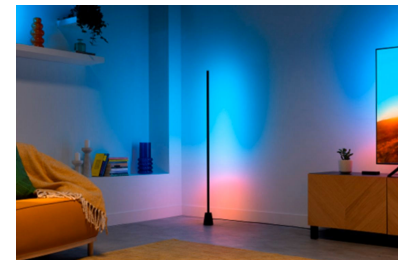

Immersive lighting

Transform your home entertainment experience by syncing your lights with music and video—syncing hardware required.