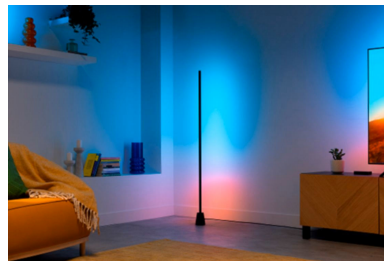

Bring dynamic multicolor lighting to your home with these gradient light bars (two included). RGBIC technology produces vibrant light effects in multiple colors at once. Position them horizontally, vertically, or behind your TV/monitor to create the perfect ambiance. Preset modes let you switch between dynamic and static light settings easily. You can even sync your light bars with your TV screen (syncing hardware required) or make them dance to the beat of your favorite songs.

Sync with music

Feel the rhythm with Music Sync. Effortlessly sync your lights with your favorite tunes using the microphone on your smartphone.

Matter certified

Control your way using your preferred smart home assistant—Matter compatible for seamless integration with Alexa, Google Home, and Apple Home.

Smooth gradients

Wash the walls with multiple colors at once, blended smoothly to create beautiful light gradient effects.

Immersive lighting

Transform your home entertainment experience by syncing your lights with music and video—syncing hardware required.

Multiple mounting options

You can either lie the light bars horizontally or use the mounting brackets to stand them behind your monitor or next to your TV.

Specifications

Bulb characteristics

- Intended use: Indoor
- Dimmable: Yes