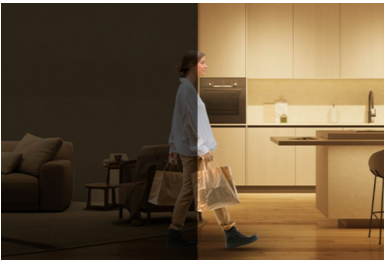

Bring dynamic multicolor lighting to your home with these gradient light bars (two included). RGBIC technology produces vibrant light effects in multiple colors at once. Position them horizontally, vertically, or behind your TV/monitor to create the perfect ambiance. Preset modes let you switch between dynamic and static light settings easily. You can even sync your light bars with your TV screen (syncing hardware required) or make them dance to the beat of your favorite songs.

Form factor

- Multiple mounting options

Highlights

Set up couldn't be easier

1. Download the WIZ APP
2. Switch on your light
3. Connect light to Wi-Fi

SpaceSense motion detection

Turn your lights into motion sensors using integrated SpaceSense technology, so that they switch on automatically when you enter the room—all you need are two or more Connected by WIZ lights or devices.

Smooth gradients

Wash the walls with multiple colors at once, blended smoothly to create beautiful light gradient effects.

Immersive lighting

Transform your home entertainment experience by syncing your lights with music and video—syncing hardware required.