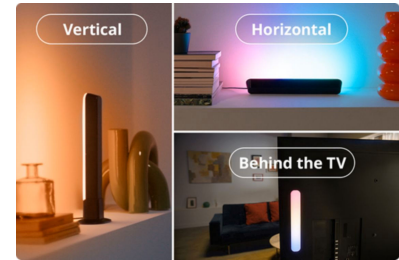

Bring dynamic multicolor lighting to your home with these gradient light bars (two included). RGBIC technology produces vibrant light effects in multiple colors at once. Position them horizontally, vertically, or behind your TV/monitor to create the perfect ambiance. Preset modes let you switch between dynamic and static light settings easily. You can even sync your light bars with your TV screen (syncing hardware required) or make them dance to the beat of your favorite songs.

Sync with music

Feel the rhythm with Music Sync. Effortlessly sync your lights with your favorite tunes using the microphone on your smartphone.

Matter certified

Control your way using your preferred smart home assistant—Matter compatible for seamless integration with Alexa, Google Home, and Apple Home.

Smooth gradients

Wash the walls with multiple colors at once, blended smoothly to create beautiful light gradient effects.

Immersive lighting

Transform your home entertainment experience by syncing your lights with music and video—syncing hardware required.

Multiple mounting options

You can either lie the light bars horizontally or use the mounting brackets to stand them behind your monitor or next to your TV.

Specifications

Bulb characteristics

- Intended use: Indoor
- Dimmable: Yes