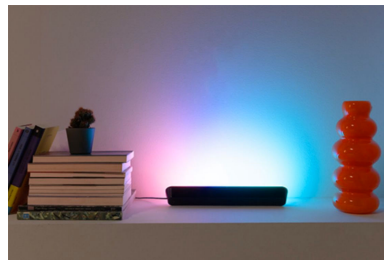

Bring dynamic multicolor lighting to your home with these gradient light bars (two included). RGBIC technology produces vibrant light effects in multiple colors at once. Position them horizontally, vertically, or behind your TV/monitor to create the perfect ambiance. Preset modes let you switch between dynamic and static light settings easily. You can even sync your light bars with your TV screen (syncing hardware required) or make them dance to the beat of your favorite songs.

Form factor

- Multiple mounting options

Highlights

Set up couldn't be easier

1. Download the WIZ APP
2. Switch on your light
3. Connect light to Wi-Fi

SpaceSense motion detection

Turn your lights into motion sensors using integrated SpaceSense technology, so that they switch on automatically when you enter the room—all you need are two or more Connected by WIZ lights or devices.

Sync with music

Feel the rhythm with Music Sync. Effortlessly sync your lights with your favorite tunes using the microphone on your smartphone.

Matter certified

Control your way using your preferred smart home assistant—Matter compatible for seamless integration with Alexa, Google Home, and Apple Home.

Smooth gradients

Wash the walls with multiple colors at once, blended smoothly to create beautiful light gradient effects.

Immersive lighting

Transform your home entertainment experience by syncing your lights with music and video—syncing hardware required.