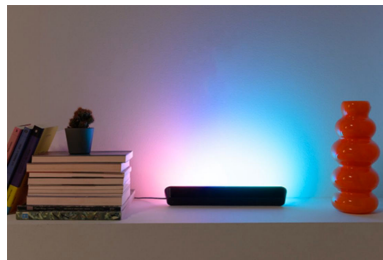

Smooth gradients

Wash the walls with multiple colors at once, blended smoothly to create beautiful light gradient effects.