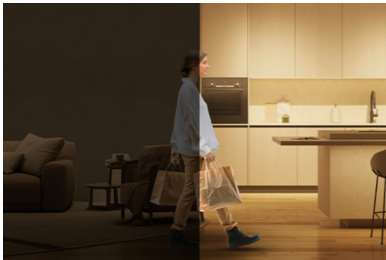

SpaceSense motion detection

Turn your lights into motion sensors using integrated SpaceSense technology, so that they switch on automatically when you enter the room—all you need are two or more Connected by WIZ lights or devices.