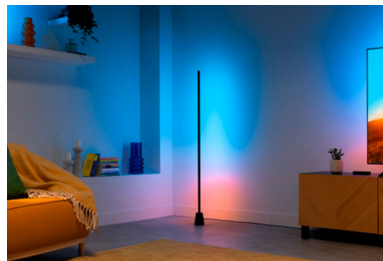

Immersive lighting

Transform your home entertainment experience by syncing your lights with music and video—syncing hardware required.