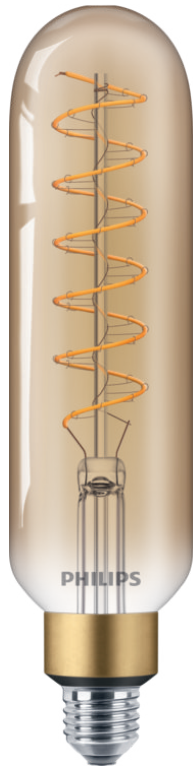

PHILIPS

Filament Bulb Amber
40W T65 E27

LED

1800K

470lm

15000h

Dimming

8719514313804

State-of-the-art LED for the home

This Philips LED light bulb provides a beautiful, extra warm light, an exceptionally long life, and immediate, significant energy savings. With its flame color temperature, this light bulb is the perfect choice for a cozy atmosphere.

Highlights

Dimmable extra warm white light

Enhance the ambiance in your home with extra warm white light that dims smoothly via app or voice to your desired brightness level.

Looks good on and off

"These beautiful lamp with visible filament add a sense of style and nostalgia to any room. Looks good on and off."

Specifications

Bulb characteristics

- Intended use: Indoor
- Lamp shape: Non directional bulb
- Socket: E27
- Dimmable: Yes
- Bulb Finish: Amber
- Bulb Material: Glass

Bulb dimensions

- Height: 27.3 cm
- Width: 6.6 cm