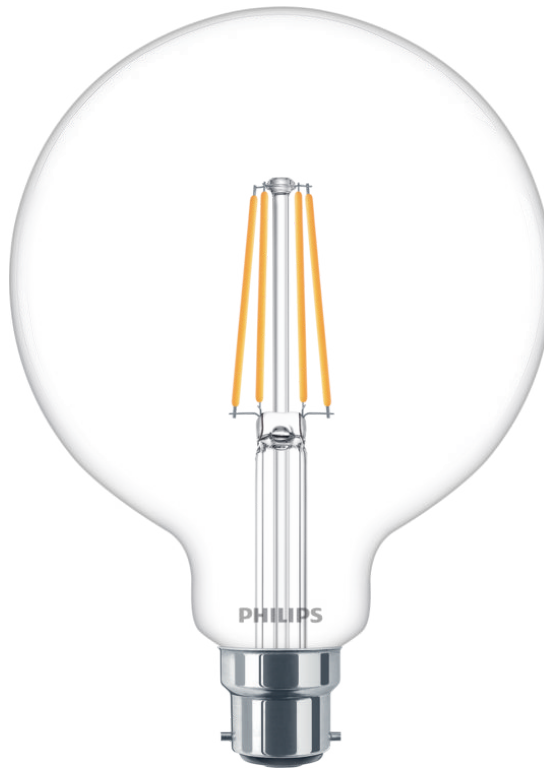

PHILIPS

Filament Bulb Clear
60W G120 B22

LED

2700K

806lm

15000h

Dimming

8719514385900

Experience dimmable, warm white LED light

Philips LED light bulbs provide a beautiful, warm white light, an exceptionally long life, and immediate, significant energy savings. With a pure and elegant design, this bulb is the perfect replacement for your frosted traditional bulbs.

Perfect for general lighting

Modern lighting with Philips LED standard bulbs for all-around illumination, perfect for general room lighting.

Specifications

Bulb characteristics

- Intended use: Indoor
- Lamp shape: Non directional globe
- Socket: B22
- Type of glass: Clear
- Dimmable: Only with specific dimmers
- Bulb Finish: Clear
- Bulb Material: Glass

Bulb dimensions

- Height: 17.8 cm
- Width: 12.4 cm

Design and finishing

- Material: Glass

Durability

- Number of switch cycles: 20,000
- Ambient temperature range: -20 to +45 °C
- Nominal lifetime: 15,000 hour(s)