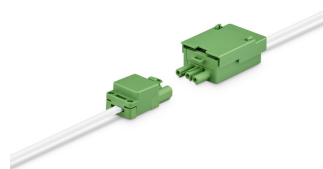

## Detalles del producto

CoreLine Surface-mounted Mounting clip

CoreLine Recessed connector PSU (On/Off)

CoreLine Recessed connector PSU (On/Off)

CoreLine Surface-mounted Mounting clip

CoreLine\_Surface-mounted-SM136V\_20x120

CoreLine Surface-mounted edge

CoreLine Surface-mounted Mounting bracket

CoreLine Recessed connector PSU (On/Off)