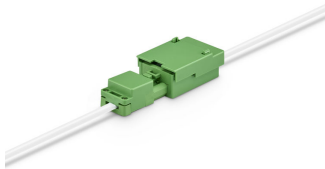

# CoreLine montada en superficie

## Detalles del producto

CoreLine Surface-mounted Mounting clip

CoreLine Recessed connector PSU (On/Off)

CoreLine Recessed connector PSU (On/Off)

CoreLine Surface-mounted Mounting clip

CoreLine\_Surface-mounted-SM136V\_20x120