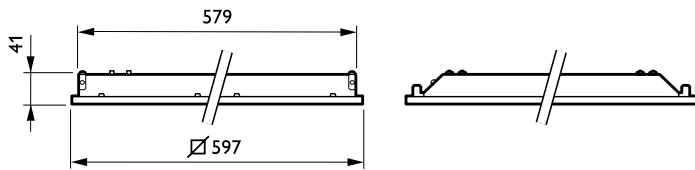

Philips Ledinaire recessed: simply great LED

Ledinaire recessed

Philips Ledinaire recessed (RC060B) is a range of popular off-the-shelf LED luminaires that come with Philips high quality levels at a competitive price. Reliable, energy efficient and affordable, Ledinaire LED recessed lights are available in a range of dimensions from 600 x 600 mm to 300 x 1200 mm. This makes Ledinaire Recessed LED lighting panels perfect for a wide range of applications from classrooms to corridors – just what you need.

Application

- Offices
- Healthcare
- Education

Ledinaire recessed

Versions

Ledinaire Recessed-RC060B W60L60

Dimensional drawing

Product details

Ledinaire recessed, backside of the luminaire connectionblock

Ledinaire_Recessed-RC060B-DP01.tif

Ledinaire recessed, backside of the luminaire connection

Ledinaire recessed frontside

Ledinaire recessed

Product details

Ledinaire recessed, backside of
the luminaire connection