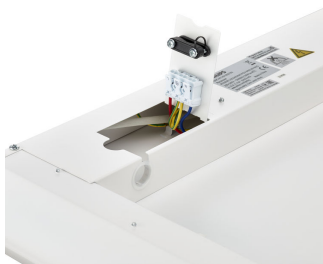

Philips Ledinaire recessed: simply great LED

Ledinaire recessed

Philips Ledinaire recessed (RC060B) is a range of popular off-the-shelf LED luminaires that come with Philips high quality levels at a competitive price. Reliable, energy efficient and affordable, Ledinaire LED recessed lights are available in a range of dimensions from 600 x 600 mm to 300 x 1200 mm. This makes Ledinaire Recessed LED lighting panels perfect for a wide range of applications from classrooms to corridors – just what you need.

Benefits

- Philips quality and reliability
- Energy saving
- Diffuse, comfortable light

Features

- Recessed and surface-mounted versions
- Modern, unobtrusive design
- Easy connector for faster installation
- Energy efficient up to 100 lm/W
- Long lifetime of 50,000 hours @L70
- Non-office compliant (NOC) versions available

Application

- Offices
- Healthcare
- Education

Ledinaire recessed

Versions

Ledinaire Recessed-RC060B W60L60

Dimensional drawing

Product details

Ledinaire recessed, backside of the luminaire connectionblock

Ledinaire_Recessed-RC060B-DP01.tif

Ledinaire recessed, backside of the luminaire connection

Ledinaire recessed frontside

Ledinaire recessed

Product details

Ledinaire recessed, backside of
the luminaire connection