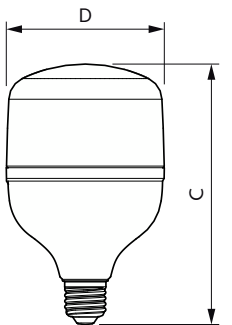

LEDTForce Core Tshape E27 FR 2

LEDTForce Core Tshape E27 FR 1

Dimensional drawing

Product	D	C
TForce Core HB 40W E27 830 GN3	118 mm	193 mm
TForce Core HB 40W E27 865 GN3	118 mm	193 mm
TForce Core HB MV ND 35W E27 830 G3	118 mm	193 mm
TForce Core HB MV ND 35W E27 840 G3	118 mm	193 mm