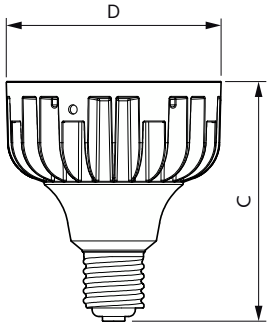

TrueForce Core LED Industrial and Retail (Highbay – HPI/SON/HPL)

Dimensional drawing

Product	D	C
CorePro LED HPI MV 9Klm 65W 840 E40 100D	140 mm	158 mm