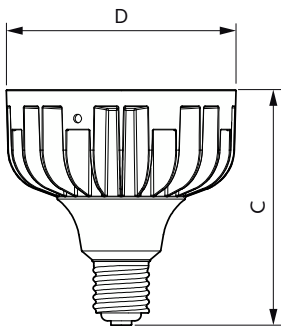

LEDTForce Core Tshape E27 FR 2

LEDTForce Core Tshape E27 FR 1

Dimensional drawing

Product	D	C
TForce Core HB 40W E27 830 GN3	118 mm	193 mm
TForce Core HB 40W E27 865 GN3	118 mm	193 mm
TForce Core HB MV ND 35W E27 830 G3	118 mm	193 mm
TForce Core HB MV ND 35W E27 840 G3	118 mm	193 mm