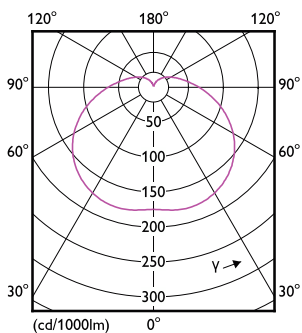

Order Code	Full Product Name	Bulb Finish
929002408408	TForce Core HB 30W E27 865 GN3	Frosted
929002406602	TForce Core HB MV ND 35W E27 830 G3	Frosted
929002406702	TForce Core HB MV ND 35W E27 840 G3	Frosted
929002408508	TForce Core HB 40W E27 830 GN3	Frosted
929002408608	TForce Core HB 40W E27 865 GN3	Frosted
929002405802	TForce Core HB MV ND 20W E27 840 G3	Frosted

Approval and Application

Order Code	Full Product Name	Energy Consumption kWh/1000 h
929002408708	TForce Core HB 50W E27 830 GN3	- kWh
929002408808	TForce Core HB 50W E27 865 GN3	- kWh
929003161602	CorePro LED HPI MV 9Klm 65W 840 E40 100D	65 kWh
929003161702	CorePro LED HPI MV 15Klm 105W840E40 100D	105 kWh
929002406302	TForce Core HB MV ND 30W E27 830 G3	30 kWh
929002406402	TForce Core HB MV ND 30W E27 840 G3	30 kWh
929002408308	TForce Core HB 30W E27 830 GN3	- kWh
929002408408	TForce Core HB 30W E27 865 GN3	- kWh
929002406602	TForce Core HB MV ND 35W E27 830 G3	35 kWh
929002406702	TForce Core HB MV ND 35W E27 840 G3	35 kWh
929002408508	TForce Core HB 40W E27 830 GN3	- kWh
929002408608	TForce Core HB 40W E27 865 GN3	- kWh
929002405802	TForce Core HB MV ND 20W E27 840 G3	20 kWh