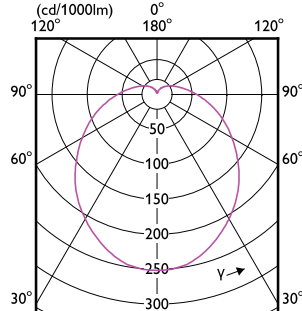

Order Code	Full Product Name	Bulb Finish
929002408408	TForce Core HB 30W E27 865 GN3	Frosted
929002406602	TForce Core HB MV ND 35W E27 830 G3	Frosted
929002406702	TForce Core HB MV ND 35W E27 840 G3	Frosted
929002408508	TForce Core HB 40W E27 830 GN3	Frosted
929002408608	TForce Core HB 40W E27 865 GN3	Frosted
929002405802	TForce Core HB MV ND 20W E27 840 G3	Frosted

Approval and Application

Order Code	Full Product Name	Energy Consumption kWh/1000 h
929002408708	TForce Core HB 50W E27 830 GN3	- kWh
929002408808	TForce Core HB 50W E27 865 GN3	- kWh
929003161602	CorePro LED HPI MV 9Klm 65W 840 E40 100D	65 kWh
929003161702	CorePro LED HPI MV 15Klm 105W840E40 100D	105 kWh
929002406302	TForce Core HB MV ND 30W E27 830 G3	30 kWh
929002406402	TForce Core HB MV ND 30W E27 840 G3	30 kWh
929002408308	TForce Core HB 30W E27 830 GN3	- kWh
929002408408	TForce Core HB 30W E27 865 GN3	- kWh
929002406602	TForce Core HB MV ND 35W E27 830 G3	35 kWh
929002406702	TForce Core HB MV ND 35W E27 840 G3	35 kWh
929002408508	TForce Core HB 40W E27 830 GN3	- kWh
929002408608	TForce Core HB 40W E27 865 GN3	- kWh
929002405802	TForce Core HB MV ND 20W E27 840 G3	20 kWh