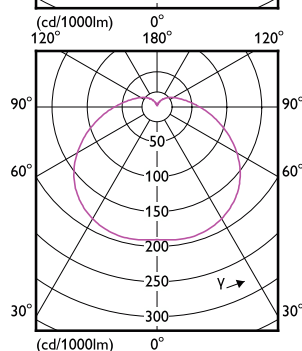

Order Code	Full Product Name	Bulb Finish
929002408408	TForce Core HB 30W E27 865 GN3	Frosted
929002406602	TForce Core HB MV ND 35W E27 830 G3	Frosted
929002406702	TForce Core HB MV ND 35W E27 840 G3	Frosted
929002408508	TForce Core HB 40W E27 830 GN3	Frosted
929002408608	TForce Core HB 40W E27 865 GN3	Frosted
929002405802	TForce Core HB MV ND 20W E27 840 G3	Frosted

Approval and Application

Order Code	Full Product Name	Energy Consumption kWh/1000 h
929002408708	TForce Core HB 50W E27 830 GN3	- kWh
929002408808	TForce Core HB 50W E27 865 GN3	- kWh
929003161602	CorePro LED HPI MV 9Klm 65W 840 E40 100D	65 kWh
929003161702	CorePro LED HPI MV 15Klm 105W840E40 100D	105 kWh
929002406302	TForce Core HB MV ND 30W E27 830 G3	30 kWh
929002406402	TForce Core HB MV ND 30W E27 840 G3	30 kWh
929002408308	TForce Core HB 30W E27 830 GN3	- kWh
929002408408	TForce Core HB 30W E27 865 GN3	- kWh
929002406602	TForce Core HB MV ND 35W E27 830 G3	35 kWh
929002406702	TForce Core HB MV ND 35W E27 840 G3	35 kWh
929002408508	TForce Core HB 40W E27 830 GN3	- kWh
929002408608	TForce Core HB 40W E27 865 GN3	- kWh
929002405802	TForce Core HB MV ND 20W E27 840 G3	20 kWh