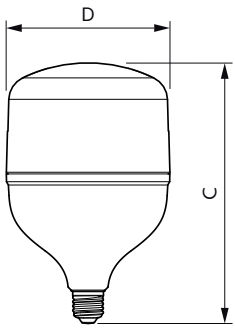

LEDTForce Core Tshape E27 FR 2

LEDTForce Core Tshape E27 FR 1

Dimensional drawing

Product	D	C
TForce Core HB 40W E27 830 GN3	118 mm	193 mm
TForce Core HB 40W E27 865 GN3	118 mm	193 mm
TForce Core HB MV ND 35W E27 830 G3	118 mm	193 mm
TForce Core HB MV ND 35W E27 840 G3	118 mm	193 mm

Product	D	C
CorePro LED HPI MV 15Klm 105W840E40 100D	162 mm	168 mm

Product	D	C
TForce Core HB 30W E27 830 GN3	100 mm	165 mm
TForce Core HB 30W E27 865 GN3	100 mm	165 mm
TForce Core HB MV ND 30W E27 830 G3	100 mm	165 mm
TForce Core HB MV ND 30W E27 840 G3	100 mm	165 mm

TrueForce Core LED Industrial and Retail (Highbay – HPI/SON/HPL)

Dimensional drawing

Product	D	C
CorePro LED HPI MV 9Klm 65W 840 E40 100D	140 mm	158 mm

Product	D	C
TForce Core HB 50W E27 830 GN3	139 mm	221 mm
TForce Core HB 50W E27 865 GN3	139 mm	221 mm