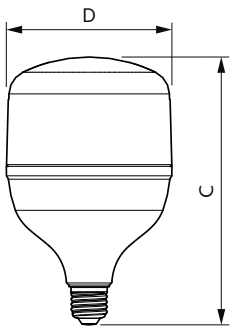

LEDTForce Core Tshape E27 FR 2

LEDTForce Core Tshape E27 FR 1

Dimensional drawing

Product	D	C
TForce Core HB 40W E27 830 GN3	118 mm	193 mm
TForce Core HB 40W E27 865 GN3	118 mm	193 mm
TForce Core HB MV ND 35W E27 830 G3	118 mm	193 mm
TForce Core HB MV ND 35W E27 840 G3	118 mm	193 mm