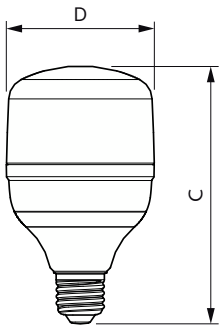

LEDTForce Core Tshape E27 FR 2

LEDTForce Core Tshape E27 FR 1

Dimensional drawing

Product	D	C
TForce Core HB 40W E27 830 GN3	118 mm	193 mm
TForce Core HB 40W E27 865 GN3	118 mm	193 mm
TForce Core HB MV ND 35W E27 830 G3	118 mm	193 mm
TForce Core HB MV ND 35W E27 840 G3	118 mm	193 mm

TrueForce Core LED Industrial and Retail (Highbay – HPI/SON/HPL)

Dimensional drawing

Product	D	C
CorePro LED HPI MV 9Klm 65W 840 E40 100D	140 mm	158 mm

Product	D	C
TForce Core HB 50W E27 830 GN3	139 mm	221 mm
TForce Core HB 50W E27 865 GN3	139 mm	221 mm