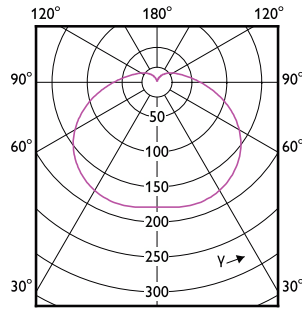

Order Code	Full Product Name	Bulb Finish
929002408408	TForce Core HB 30W E27 865 GN3	Frosted
929002406602	TForce Core HB MV ND 35W E27 830 G3	Frosted
929002406702	TForce Core HB MV ND 35W E27 840 G3	Frosted
929002408508	TForce Core HB 40W E27 830 GN3	Frosted
929002408608	TForce Core HB 40W E27 865 GN3	Frosted
929002405802	TForce Core HB MV ND 20W E27 840 G3	Frosted

Approval and Application

Order Code	Full Product Name	Energy Consumption kWh/1000 h
929002408708	TForce Core HB 50W E27 830 GN3	- kWh
929002408808	TForce Core HB 50W E27 865 GN3	- kWh
929003161602	CorePro LED HPI MV 9Klm 65W 840 E40 100D	65 kWh
929003161702	CorePro LED HPI MV 15Klm 105W840E40 100D	105 kWh
929002406302	TForce Core HB MV ND 30W E27 830 G3	30 kWh
929002406402	TForce Core HB MV ND 30W E27 840 G3	30 kWh
929002408308	TForce Core HB 30W E27 830 GN3	- kWh
929002408408	TForce Core HB 30W E27 865 GN3	- kWh
929002406602	TForce Core HB MV ND 35W E27 830 G3	35 kWh
929002406702	TForce Core HB MV ND 35W E27 840 G3	35 kWh
929002408508	TForce Core HB 40W E27 830 GN3	- kWh
929002408608	TForce Core HB 40W E27 865 GN3	- kWh
929002405802	TForce Core HB MV ND 20W E27 840 G3	20 kWh