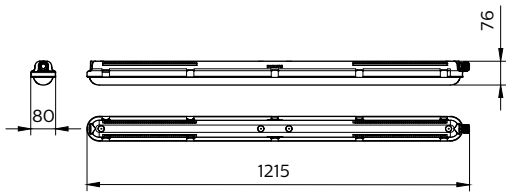

Versions

GreenPerform Waterproof G3

GreenPerform Waterproof G3

Dimensional drawing

Type	Dimensional (mm)						Nr. Of Clips
	A	B	C	D	E min	E max	
1600		665			308	512	6
L1200	76	1215	80	38	538	1092	10
L1500		1515			838	1392	12