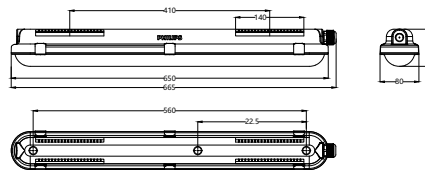

Versions

GreenPerform Waterproof G3

GreenPerform Waterproof G3

Dimensional drawing

Type	Dimensional (mm)						Nr. Of Clips
	A	B	C	D	E min	E max	
1600		665			308	512	6
L1200	76	1215	80	38	538	1092	10
L1500		1515			838	1392	12