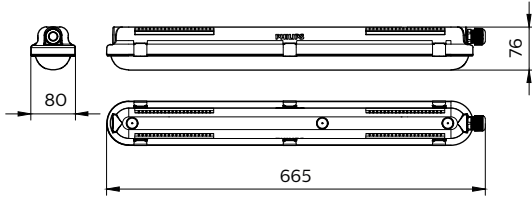

Correlated color temperature - CCT	4000K 6500K
Color Rendering index - CRI	80
Optical cover/lens material	PC
Optical cover/lens finish	Opal Clear
Mechanical impact protection	IK08
Ingress protection	IP65
Driver replaceable	Yes
Overall height	76mm
Overall length	665mm
	1215mm
	1515mm
Overall width	80mm
Installation	Suspension
	Surface

Versions

GreenPerform Waterproof G3

GreenPerform Waterproof G3

Dimensional drawing

Type	Dimensional (mm)						Nr. Of Clips
	A	B	C	D	E min	E max	
1600		665			308	512	6
L1200	76	1215	80	38	538	1092	10
L1500		1515			838	1392	12