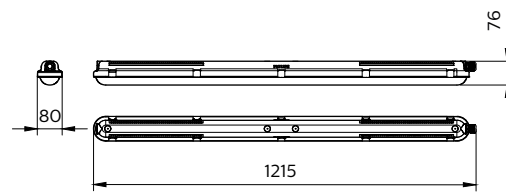

Versions

GreenPerform Waterproof G3

GreenPerform Waterproof G3

Dimensional drawing

Type	Dimensional (mm)						Nr. Of Clips
	A	B	C	D	E min	E max	
1600		665			308	512	6
L1200	76	1215	80	38	538	1092	10
L1500		1515			838	1392	12