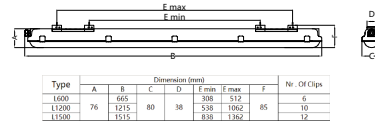

Correlated color temperature - CCT	4000K 6500K
Color Rendering index - CRI	80
Optical cover/lens material	PC
Optical cover/lens finish	Opal Clear
Mechanical impact protection	IK08
Ingress protection	IP65
Driver replaceable	Yes
Overall height	76mm
Overall length	665mm
	1215mm
	1515mm
Overall width	80mm
Installation	Suspension
	Surface

Versions

GreenPerform Waterproof G3

GreenPerform Waterproof G3

Dimensional drawing

Type	Dimensional (mm)						Nr. Of Clips
	A	B	C	D	E min	E max	
1600		665			308	512	6
L1200	76	1215	80	38	538	1092	10
L1500		1515			838	1392	12