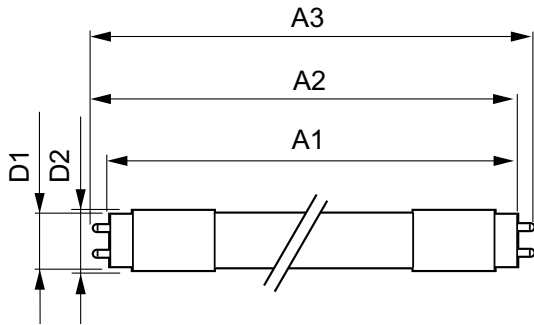

Application

- Office, education, retail and healthcare
- Parking, industrial and warehouse

MasterConnect LEDtube EM/mains T8

Dimensional drawing

Product	D1	D2	A1	A2	A3
MC LEDtube IA 1200mm UO 16W840 T8	25.8 mm	28 mm	1,198.2 mm	1,205.3 mm	1,212.4 mm
MC LEDtube IA 1200mm UO 16W865 T8	25.8 mm	28 mm	1,198.2 mm	1,205.3 mm	1,212.4 mm
MC LEDtube IA 1500mm UO 25W840 T8	25.8 mm	28 mm	1,498.7 mm	1,505.8 mm	1,512.9 mm
MC LEDtube IA 1500mm UO 25W865 T8	25.8 mm	28 mm	1,498.7 mm	1,505.8 mm	1,512.9 mm
MC LEDtube IA 600mm HO 7W840 T8	25.8 mm	28 mm	588.5 mm	595.5 mm	602.5 mm
MC LEDtube IA 600mm HO 7W865 T8	25.8 mm	28 mm	588.5 mm	595.5 mm	602.5 mm