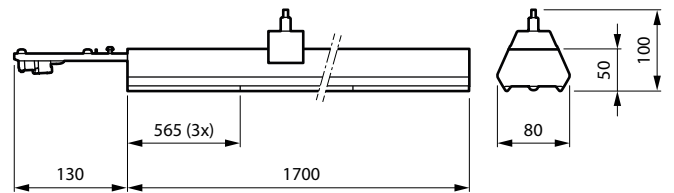

CoreLine Trunking Gen2

Application

- Food and Large Retailers
- Warehouses
- Manufacturing

Versions

LL217X

LL217X

Dimensional drawing

CoreLine Trunking Gen2