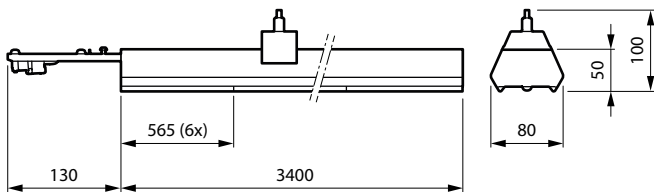

CoreLine Trunking Gen2

Application

- Food and Large Retailers
- Warehouses
- Manufacturing

Versions

LL217X

LL217X

Dimensional drawing

CoreLine Trunking Gen2