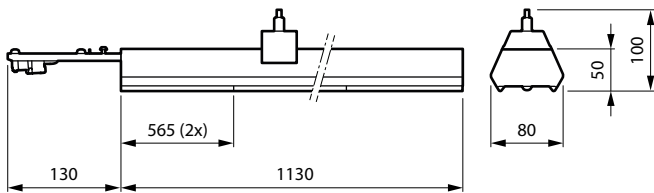

CoreLine Trunking Gen2

Application

- Food and Large Retailers
- Warehouses
- Manufacturing

Versions

LL217X

LL217X

Dimensional drawing

CoreLine Trunking Gen2