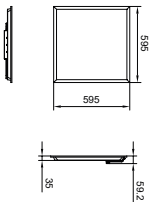

GreenPerform Direct LED Panel

Dimensional drawing