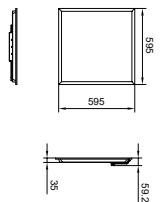

GreenPerform Direct LED Panel

Dimensional drawing