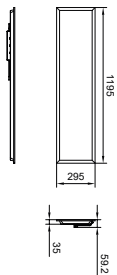

GreenPerform Direct LED Panel

Dimensional drawing