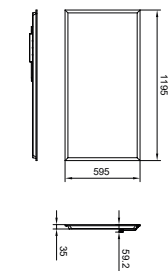

GreenPerform Direct LED Panel

Dimensional drawing