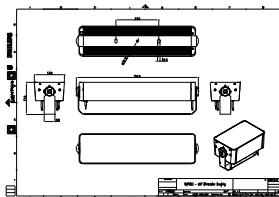

UniFlood M G2

Dimensional drawing