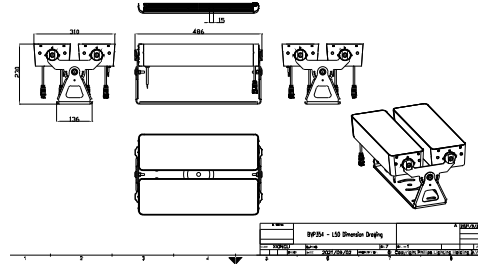

UniFlood M G2

Dimensional drawing