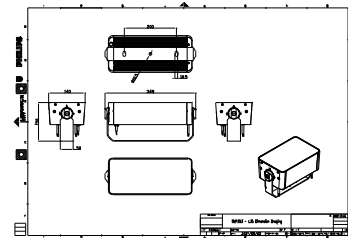

UniFlood M G2

Dimensional drawing