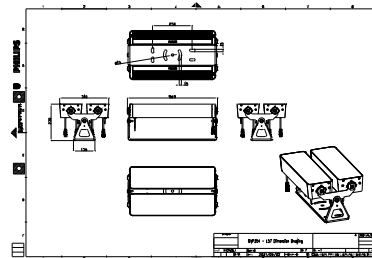

UniFlood M G2

Dimensional drawing