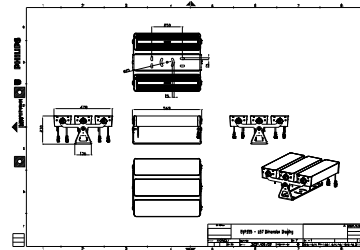

UniFlood M G2

Dimensional drawing