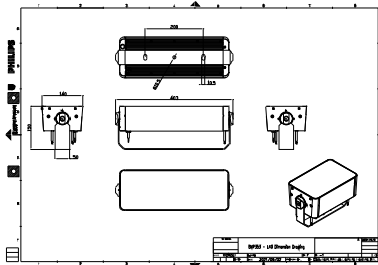

UniFlood M G2

Application

- Bridges, Monuments, Facades
- Parks and Plazas
- Landscape

Warnings and Safety

- For outdoor use only.

Dimensional drawing