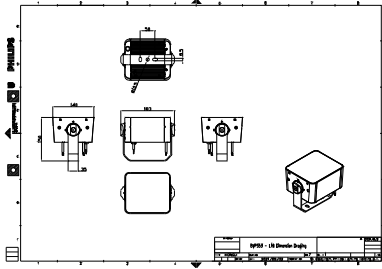

UniFlood M G2

Dimensional drawing