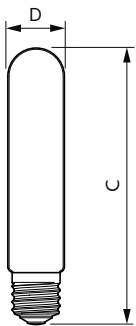

## Dimensional drawing

Product	D	C
TForce Core LED road 40W 730 E40 MV	46 mm	225 mm
TForce Core LED road 40W 740 E40 MV	46 mm	225 mm

Product	D	C
TForce Core LED road 26W 730 E27 MV	38 mm	210 mm
TForce Core LED road 26W 740 E27 MV	38 mm	210 mm