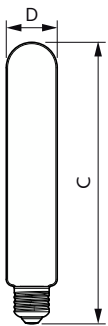

## Warnings and Safety

- Please refer to the installation guide or consult a Philips Lighting representative for the wiring diagram and instructions.

## Dimensional drawing

Product	D	C
TForce Core LED road 40W 730 E40 MV	46 mm	225 mm
TForce Core LED road 40W 740 E40 MV	46 mm	225 mm

Product	D	C
TForce Core LED road 26W 730 E27 MV	38 mm	210 mm
TForce Core LED road 26W 740 E27 MV	38 mm	210 mm