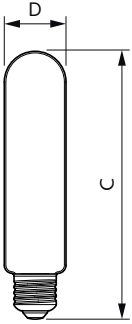

Trueforce Core LED SON-T

Dimensional drawing

Product	D	C
TForce Core LED road 17W 730 E27 MV	38 mm	170 mm
TForce Core LED road 17W 740 E27 MV	38 mm	170 mm

General Information	
Switching Cycle	15,000
Nominal lifetime	25,000 h
Light Technical	
Colour rendering index (CRI)	70
LLMF at end of nominal lifetime (nom.)	70 %
Operating and Electrical	
Input frequency	50 to 60 Hz
Line Frequency	50 to 60 Hz
Starting time (nom.)	0.5 s
Temperature	
Ambient temperature range	-30 to +45 °C
Controls and Dimming	
Dimmable	No
Mechanical and Housing	
Lamp Finish	Clear
Bulb shape	T-shape

General Information

Order Code	Full Product Name	Cap base
929002484802	TForce Core LED road 17W 730 E27 MV	E27
929002484902	TForce Core LED road 17W 740 E27 MV	E27
929002485002	TForce Core LED road 26W 730 E27 MV	E27
929002485102	TForce Core LED road 26W 740 E27 MV	E27
929002485202	TForce Core LED road 40W 730 E40 MV	E40
929002485302	TForce Core LED road 40W 740 E40 MV	E40

Light Technical

Order Code	Full Product Name	Correlated		
		Colour Temperature	Colour Code	Luminous Flux
929002484802	TForce Core LED road 17W 730 E27 MV	3000 K	730	2,800 lm
929002484902	TForce Core LED road 17W 740 E27 MV	4000 K	740	3,000 lm
929002485002	TForce Core LED road 26W 730 E27 MV	3000 K	730	4,200 lm

Order Code	Full Product Name	Correlated		
		Colour Temperature	Colour Code	Luminous Flux
929002485102	TForce Core LED road 26W 740 E27 MV	4000 K	740	4,500 lm
929002485202	TForce Core LED road 40W 730 E40 MV	3000 K	730	7,200 lm
929002485302	TForce Core LED road 40W 740 E40 MV	4000 K	740	7,500 lm

Operating and Electrical