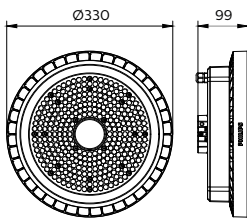

GreenPerform Highbay G5

Dimensional drawing