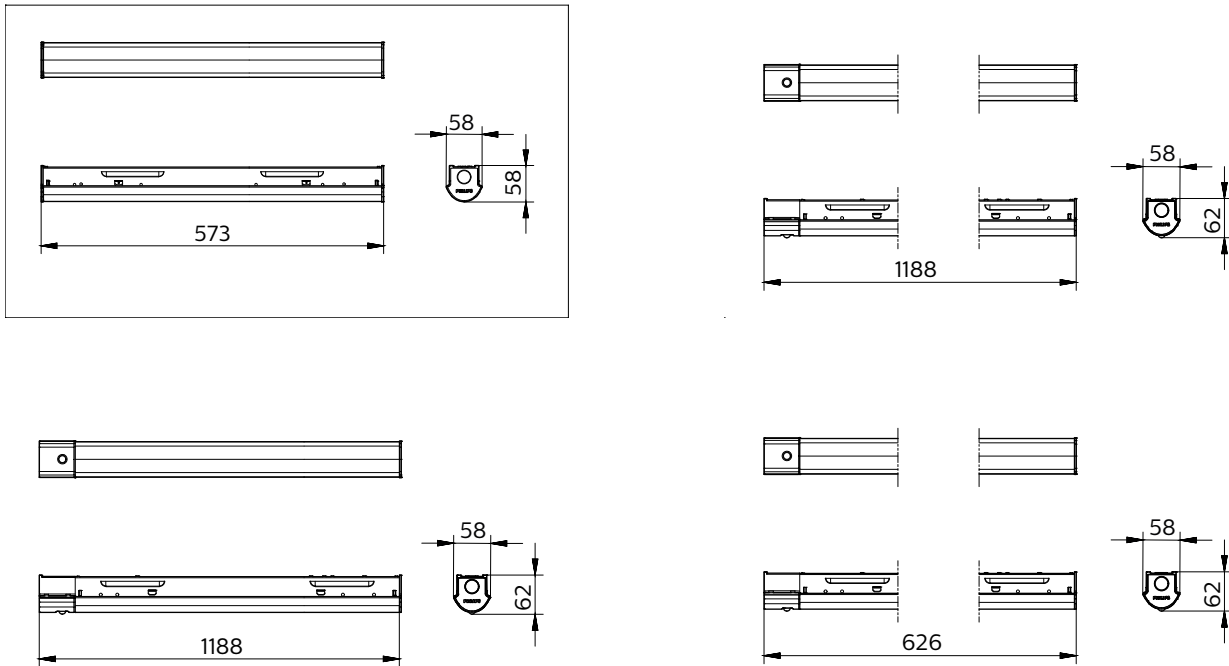

GreenPerform Batten G3 BN398C

Dimensional drawing

General Information

CE mark	CE mark
ENEC mark	-
Gear	-

Operating and Electrical

Input Voltage	220-240 V
Line Frequency	50 or 60 Hz

Approval and Application

Protection class IEC	Safety class I
Mech. impact protection code	IK03
Ingress protection code	IP20

Initial Performance (IEC Compliant)

Luminous flux tolerance	+/-10%

General Information

Order Code	Full Product Name	Driver included	Flammability mark	Glow-wire test	Number of gear units
911401549002	BN398X LED69/840 L1200 L1 S OP	Yes	-	Temperature 650 °C, 1 unit duration 30 s	1
911401549102	BN398X LED69/865 L1200 L1 S OP	Yes	-	Temperature 650 °C, 1 unit duration 30 s	1
911401549202	BN398X LED70/840 L1500 L1 S OP	Yes	-	Temperature 650 °C, 1 unit duration 30 s	1
911401549302	BN398X LED70/865 L1500 L1 S OP	Yes	-	Temperature 650 °C, 1 unit duration 30 s	1
911401549402	BN398X LED69/840 L1200 L1 S WB	Yes	-	Temperature 650 °C, 1 unit duration 30 s	1
911401549502	BN398X LED69/865 L1200 L1 S WB	Yes	-	Temperature 650 °C, 1 unit duration 30 s	1
911401549602	BN398X LED70/840 L1500 L1 S WB	Yes	-	Temperature 650 °C, 1 unit duration 30 s	1
911401549702	BN398X LED70/865 L1500 L1 S WB	Yes	-	Temperature 650 °C, 1 unit duration 30 s	1
911401549802	BN398X LED20/840 L600 L1 W OP	Yes	-	Temperature 650 °C, 1 unit duration 30 s	1
911401549902	BN398X LED20/865 L600 L1 W OP	Yes	-	Temperature 650 °C, 1 unit duration 30 s	1
911401550002	BN398X LED20/840 L600 L1 W WB	Yes	-	Temperature 650 °C, 1 unit duration 30 s	1
911401550102	BN398X LED20/865 L600 L1 W WB	Yes	-	Temperature 650 °C, 1 unit duration 30 s	1