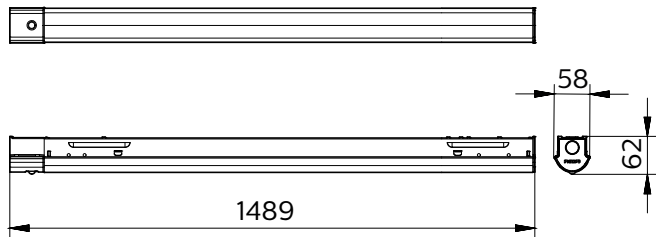

GreenPerform Batten G3 BN398C

Correlated color temperature - CCT	4000K/6500K
Color Rendering index - CRI	80
Beam angle	WB
Protection Class	Safety class I; Safety class III - POE
IEC61140	

Mechanical impact protection	IK03
Ingress protection	IP20
Overall length	600mm 1200mm 1500mm

Dimensional drawing