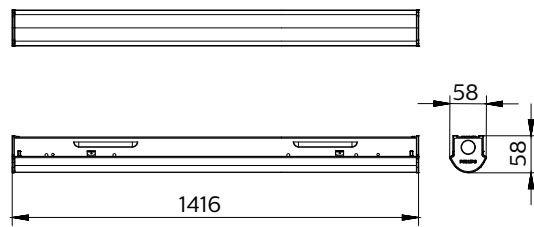

GreenPerform Batten G3 BN398C

Correlated color temperature - CCT	4000K/6500K
Color Rendering index - CRI	80
Beam angle	WB
Protection Class	Safety class I; Safety class III - POE
IEC61140	

Mechanical impact protection	IK03
Ingress protection	IP20
Overall length	600mm 1200mm 1500mm

Dimensional drawing