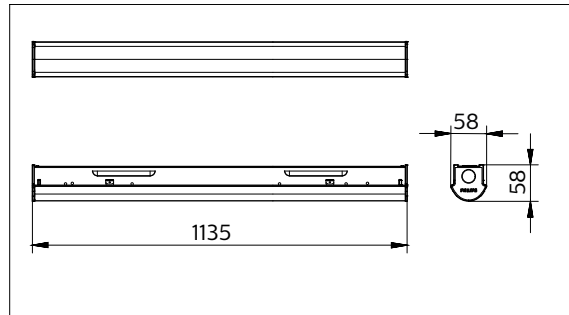

GreenPerform Batten G3 BN398C

Correlated color temperature - CCT	4000K/6500K
Color Rendering index - CRI	80
Beam angle	WB
Protection Class	Safety class I; Safety class III - POE
IEC61140	

Mechanical impact protection	IK03
Ingress protection	IP20
Overall length	600mm 1200mm 1500mm

Dimensional drawing