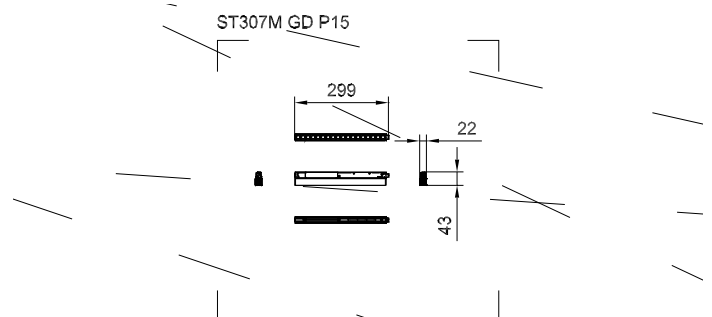

ST307M GD P8

ST307M GD P8

ST307M GL P8

ST307M SS P5

ST307M TG P8

Dimensional drawing

Dimensional drawing

General Information	
CE mark	-
Light Technical	
Color rendering index (CRI)	>90
Operating and Electrical	
Line Frequency	- Hz
Temperature	
Ambient temperature range	-20 to +40 °C
Mechanical and Housing	
Housing Color	Black
Approval and Application	
Protection class IEC	Safety class III
Mech. impact protection code	IK03
Ingress protection code	IP20
Initial Performance (IEC Compliant)	
Luminous flux tolerance	+/-10%