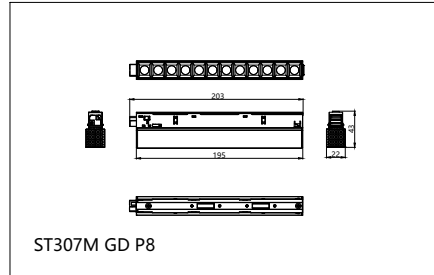

Application

- Retail
- Hospitality
- Fashion

GreenUp Magnetic Flex

Versions

GreenUp Magnetic Flex

GreenUp Magnetic Flex

Dimensional drawing

ST307M GL P8