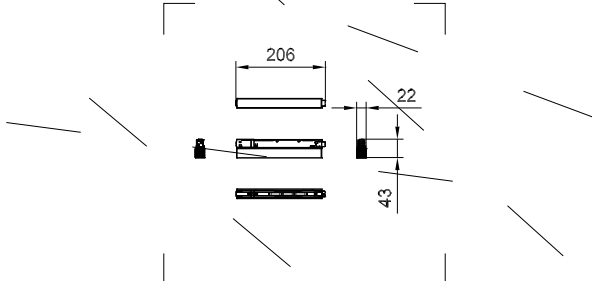

Application

- Retail
- Hospitality
- Fashion

GreenUp Magnetic Flex

Versions

GreenUp Magnetic Flex

GreenUp Magnetic Flex

Dimensional drawing

ST307M GL P8