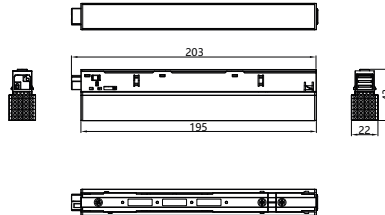

ST307M GL P8