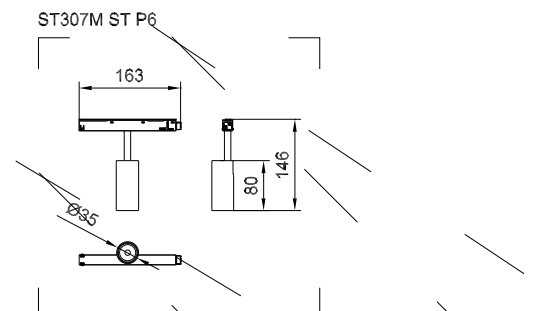

ST307M GD P8

ST307M GD P8

ST307M GL P8

ST307M SS P5

ST307M TG P8

Dimensional drawing

Dimensional drawing

General Information	
CE mark	-
Light Technical	
Color rendering index (CRI)	>90
Operating and Electrical	
Line Frequency	- Hz
Temperature	
Ambient temperature range	-20 to +40 °C
Mechanical and Housing	
Housing Color	Black
Approval and Application	
Protection class IEC	Safety class III
Mech. impact protection code	IK03
Ingress protection code	IP20
Initial Performance (IEC Compliant)	
Luminous flux tolerance	+/-10%