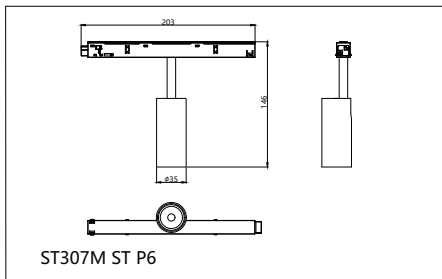

ST307M GD P8

ST307M GD P8

ST307M GL P8

ST307M SS P5

ST307M TG P8

Dimensional drawing

Dimensional drawing

General Information	
CE mark	-
Light Technical	
Color rendering index (CRI)	>90
Operating and Electrical	
Line Frequency	- Hz
Temperature	
Ambient temperature range	-20 to +40 °C
Mechanical and Housing	
Housing Color	Black
Approval and Application	
Protection class IEC	Safety class III
Mech. impact protection code	IK03
Ingress protection code	IP20
Initial Performance (IEC Compliant)	
Luminous flux tolerance	+/-10%