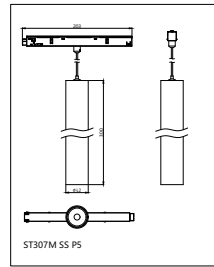

Dimensional drawing