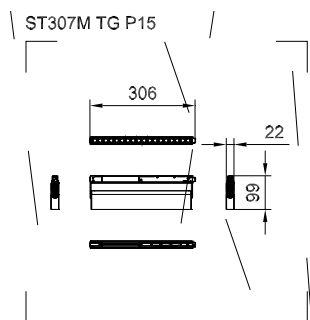

ST307M GD P8

ST307M GD P8

ST307M GL P8

ST307M SS P5

ST307M TG P8

Dimensional drawing

Dimensional drawing

General Information	
CE mark	-
Light Technical	
Color rendering index (CRI)	>90
Operating and Electrical	
Line Frequency	- Hz
Temperature	
Ambient temperature range	-20 to +40 °C
Mechanical and Housing	
Housing Color	Black
Approval and Application	
Protection class IEC	Safety class III
Mech. impact protection code	IK03
Ingress protection code	IP20
Initial Performance (IEC Compliant)	
Luminous flux tolerance	+/-10%