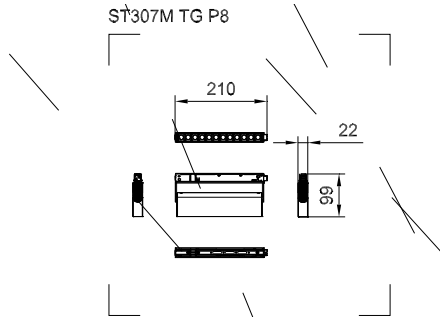

ST307M GD P8

ST307M GD P8

ST307M GL P8

ST307M SS P5

ST307M TG P8

Dimensional drawing

Dimensional drawing

General Information	
CE mark	-
Light Technical	
Color rendering index (CRI)	>90
Operating and Electrical	
Line Frequency	- Hz
Temperature	
Ambient temperature range	-20 to +40 °C
Mechanical and Housing	
Housing Color	Black
Approval and Application	
Protection class IEC	Safety class III
Mech. impact protection code	IK03
Ingress protection code	IP20
Initial Performance (IEC Compliant)	
Luminous flux tolerance	+/-10%