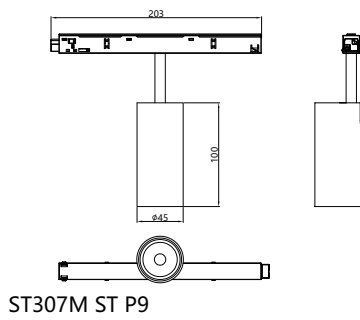

ST307M GD P8

ST307M GD P8

ST307M GL P8

ST307M SS P5

ST307M TG P8

Dimensional drawing

Dimensional drawing

General Information	
CE mark	-
Light Technical	
Color rendering index (CRI)	>90
Operating and Electrical	
Line Frequency	- Hz
Temperature	
Ambient temperature range	-20 to +40 °C
Mechanical and Housing	
Housing Color	Black
Approval and Application	
Protection class IEC	Safety class III
Mech. impact protection code	IK03
Ingress protection code	IP20
Initial Performance (IEC Compliant)	
Luminous flux tolerance	+/-10%