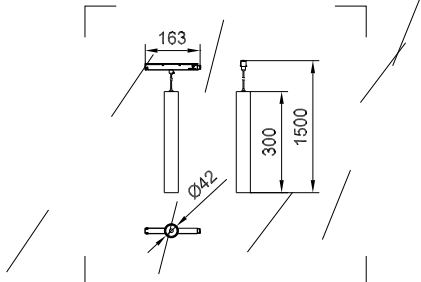

ST307M GD P8

ST307M GD P8

ST307M GL P8

ST307M SS P5

ST307M TG P8

Dimensional drawing

Dimensional drawing

General Information	
CE mark	-
Light Technical	
Color rendering index (CRI)	>90
Operating and Electrical	
Line Frequency	- Hz
Temperature	
Ambient temperature range	-20 to +40 °C
Mechanical and Housing	
Housing Color	Black
Approval and Application	
Protection class IEC	Safety class III
Mech. impact protection code	IK03
Ingress protection code	IP20
Initial Performance (IEC Compliant)	
Luminous flux tolerance	+/-10%