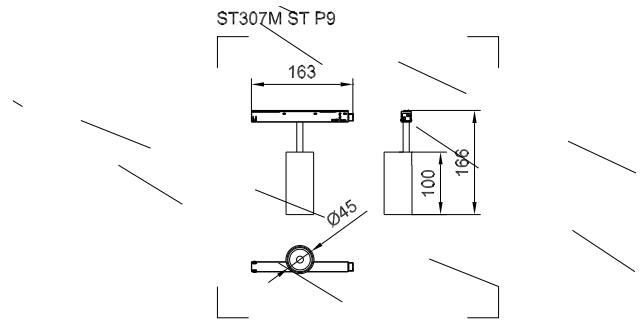

ST307M GD P8

ST307M GD P8

ST307M GL P8

ST307M SS P5

ST307M TG P8

Dimensional drawing

Dimensional drawing

General Information	
CE mark	-
Light Technical	
Color rendering index (CRI)	>90
Operating and Electrical	
Line Frequency	- Hz
Temperature	
Ambient temperature range	-20 to +40 °C
Mechanical and Housing	
Housing Color	Black
Approval and Application	
Protection class IEC	Safety class III
Mech. impact protection code	IK03
Ingress protection code	IP20
Initial Performance (IEC Compliant)	
Luminous flux tolerance	+/-10%