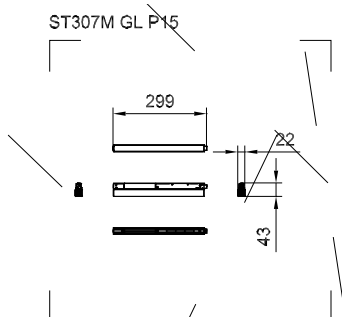

ST307M GD P8

ST307M GD P8

ST307M GL P8

ST307M SS P5

ST307M TG P8

Dimensional drawing

Dimensional drawing

General Information	
CE mark	-
Light Technical	
Color rendering index (CRI)	>90
Operating and Electrical	
Line Frequency	- Hz
Temperature	
Ambient temperature range	-20 to +40 °C
Mechanical and Housing	
Housing Color	Black
Approval and Application	
Protection class IEC	Safety class III
Mech. impact protection code	IK03
Ingress protection code	IP20
Initial Performance (IEC Compliant)	
Luminous flux tolerance	+/-10%