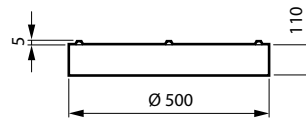

Application

- Offices
- Hospitality
- Schools
- Residential

Dimensional drawing

Product details

TrueCircle Suspended

TrueCircle Surface & Suspended

General Information	
CE mark	CE mark
Driver included	Yes
ENEC mark	-
Flammability mark	For mounting on normally flammable surfaces
Gear	EB
Glow-wire test	Temperature 650 °C, duration 30 s
Light source replaceable	No
Number of gear units	1 unit
Light Technical	
Beam angle of light source	120 degree(s)
Color rendering index (CRI)	≥80
Flickering value (PstLM) - Flickering value as per EN 61000-3-3	1
Stroboscopic effect visibility measure (SVM)	0.4
Operating and Electrical	
Input Voltage	220 to 240 V
Line Frequency	50 to 60 Hz
Approval and Application	
Protection class IEC	Safety class I
Mech. impact protection code	IK02
Ingress protection code	IP20
Initial Performance (IEC Compliant)	
Initial chromaticity	(0.38, 0.38) SDCM <lt/>3
Luminous flux tolerance	+/-10%
Over Time Performance (IEC Compliant)	
Driver failure rate at 5000 h	80 %
Application Conditions	
Suitable for random switching	No