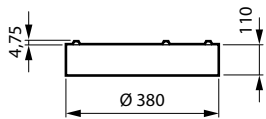

Application

- Offices
- Hospitality
- Schools
- Residential

Dimensional drawing

Product details

TrueCircle Suspended

TrueCircle Surface & Suspended

General Information	
CE mark	CE mark
Driver included	Yes
ENEC mark	-
Flammability mark	For mounting on normally flammable surfaces
Gear	EB
Glow-wire test	Temperature 650 °C, duration 30 s
Light source replaceable	No
Number of gear units	1 unit
Light Technical	
Beam angle of light source	120 degree(s)
Color rendering index (CRI)	≥80
Flickering value (PstLM) - Flickering value as per EN 61000-3-3	1
Stroboscopic effect visibility measure (SVM)	0.4
Operating and Electrical	
Input Voltage	220 to 240 V
Line Frequency	50 to 60 Hz
Approval and Application	
Protection class IEC	Safety class I
Mech. impact protection code	IK02
Ingress protection code	IP20
Initial Performance (IEC Compliant)	
Initial chromaticity	(0.38, 0.38) SDCM <lt/>3
Luminous flux tolerance	+/-10%
Over Time Performance (IEC Compliant)	
Driver failure rate at 5000 h	80 %
Application Conditions	
Suitable for random switching	No