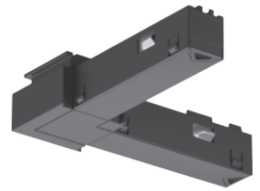

PHILIPS

hue personal wireless lighting

Accessories

Connector
Corner internal
Corner external

Signify
I.B.R.S. / C.C.R.I. Numéro 10461
5600 VB Eindhoven,
the Netherlands
☎00800-74454775

© 2022 Signify Holding
All rights reserved