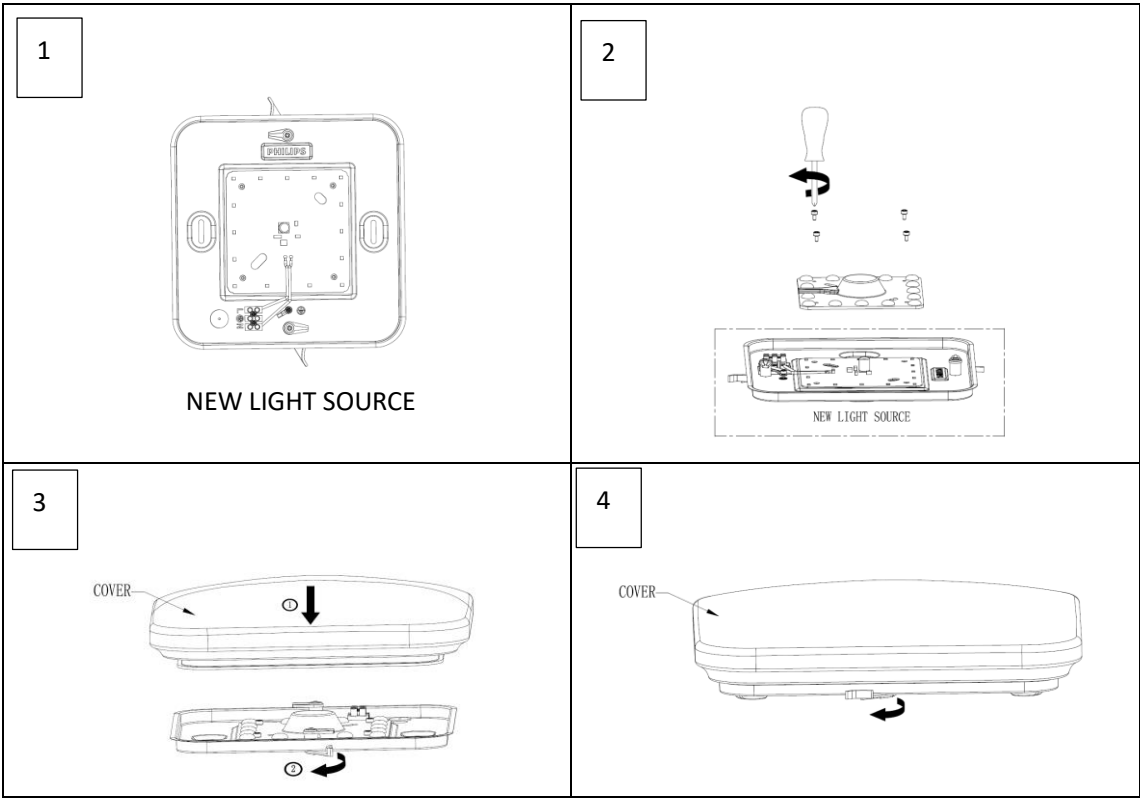

Plastic part	Electrical part	Metal part
Cover 	PCB 	Base 
Lens 	Wire 	Screws 
Other small plastic part:	Other small electrical part	Other small metal part
-Terminal block		
-Connector		
-Driver box		
-Others		

2. Light Source Replaceable description

Non-user replaceable:

a. Old Light Source Disassembly Instruction

b. New Light Source Assembly Instruction:

5

Philips and the Philips shield Emblem are registered trademarks of Koninklijke Philips N.V