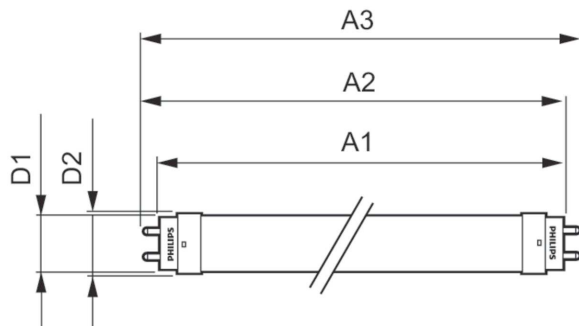

Product data

General Information		Power factor (nom.)	
Cap base	G13 [Medium Bi-Pin Fluorescent]		0.5
EU RoHS compliant	Yes	Voltage (Nom)	220–240 V
Nominal lifetime (nom.)	15000 h	Temperature	
Switching cycle	50,000X	T-ambient (max.)	45 °C
Light Technical		T-ambient (min.)	-20 °C
Colour Code	765 [CCT of 6,500 K]	T storage (max.)	65 °C
Technical Beam Angle (Nom)	240 °	T storage (min.)	-40 °C
Lamp Luminous Flux 25°C EL (Nom)	1600 lm	T-Case maximum (nom.)	60 °C
Colour Designation	Cool Daylight	Controls and Dimming	
Colour Temperature, horizontal (Nom)	6500 K	Dimmable	No
Lamp Luminous Efficacy EM (Nom)	100.00 lm/W	Mechanical and Housing	
Colour consistency	<7	Product length	1200 mm
Colour Rendering Index,horiz (Nom)	73	Bulb shape	Tube, double-ended
LLMF at end of nominal lifetime (nom.)	70 %	Approval and Application	
Operating and Electrical		Energy-saving product	Yes
Input frequency	50 to 60 Hz	Suitable for accent lighting	No
Power (Rated) (Nom)	16 W	Approval marks	RoHS compliance KEMA Keur certificate
Starting time (nom.)	0.5 s		
Warm-up time to 60% light (nom.)	0.5 s		

Ecofit Ledtubes T8

Energy consumption kWh/1,000 hours	16 kWh
Product Data	
Full product code	871869652503600
Order product name	LEDtube 1200mm 16W 765 T8 AP C G
EAN/UPC – product	8718696525036
Order code	929001184608

SAP numerator – quantity per pack	1
Numerator – packs per outer box	10
SAP material	929001184608
SAP net weight (piece)	0.172 kg

Dimensional drawing

LEDtube 1200mm 16W 765 T8 AP C G

Product	D1	D2	A1	A2	A3	C	D
LEDtube 1200mm 16W 765 T8 AP C G	25.68 mm	28 mm	1198 mm	1205 mm	1212 mm	1212 mm	27.8 mm

Photometric data

LEDtube 1200mm 16W 765 T8 CN I G

LEDtube 1200mm 16W 740 T8 CN I G

LEDtube 1200mm 16W G13 T8 765 1600lm AP C G

Ecofit Ledtubes T8

Lifetime

LEDtube 16W G13 740 T8 AP I G

LEDtube 16W G13 740 T8 AP I G