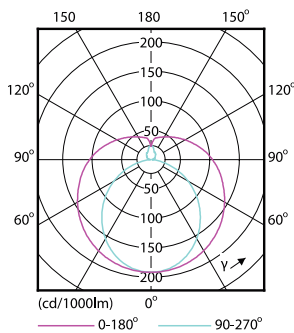

Product data

General Information		Power factor (nom.)	
Cap base	G13 [Medium Bi-Pin Fluorescent]		0.5
EU RoHS compliant	Yes	Voltage (Nom)	220–240 V
Nominal lifetime (nom.)	15000 h	Temperature	
Switching cycle	50,000X	T-ambient (max.)	45 °C
Light Technical		T-ambient (min.)	-20 °C
Colour Code	765 [CCT of 6,500 K]	T storage (max.)	65 °C
Technical Beam Angle (Nom)	240 °	T storage (min.)	-40 °C
Lamp Luminous Flux 25°C EL (Nom)	1600 lm	T-Case maximum (nom.)	60 °C
Colour Designation	Cool Daylight	Controls and Dimming	
Colour Temperature, horizontal (Nom)	6500 K	Dimmable	No
Lamp Luminous Efficacy EM (Nom)	100.00 lm/W	Mechanical and Housing	
Colour consistency	<7	Product length	1200 mm
Colour Rendering Index,horiz (Nom)	73	Bulb shape	Tube, double-ended
LLMF at end of nominal lifetime (nom.)	70 %	Approval and Application	
Operating and Electrical		Energy-saving product	Yes
Input frequency	50 to 60 Hz	Suitable for accent lighting	No
Power (Rated) (Nom)	16 W	Approval marks	RoHS compliance KEMA Keur certificate
Starting time (nom.)	0.5 s		
Warm-up time to 60% light (nom.)	0.5 s		

SAP numerator – quantity per pack	1
Numerator – packs per outer box	10
SAP material	929001184608
SAP net weight (piece)	0.172 kg

Dimensional drawing

LEDtube 1200mm 16W 765 T8 AP C G

Product	D1	D2	A1	A2	A3	C	D
LEDtube 1200mm 16W 765 T8 AP C G	25.68 mm	28 mm	1198 mm	1205 mm	1212 mm	1212 mm	27.8 mm

Photometric data

LEDtube 1200mm 16W 765 T8 CN I G

LEDtube 1200mm 16W 740 T8 CN I G

LEDtube 1200mm 16W G13 T8 765 1600lm AP C G

Ecofit Ledtubes T8

Lifetime

LEDtube 16W G13 740 T8 AP I G

LEDtube 16W G13 740 T8 AP I G