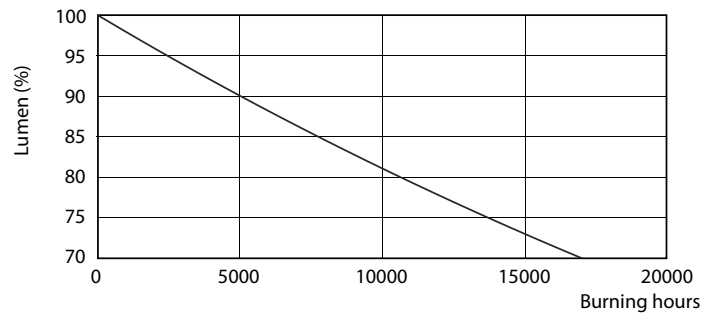

Product data

General Information		Power factor (nom.)	
Cap base	G13 [Medium Bi-Pin Fluorescent]		0.5
EU RoHS compliant	Yes	Voltage (Nom)	220–240 V
Nominal lifetime (nom.)	15000 h	Temperature	
Switching cycle	50,000X	T-ambient (max.)	45 °C
Light Technical		T-ambient (min.)	-20 °C
Colour Code	765 [CCT of 6,500 K]	T storage (max.)	65 °C
Technical Beam Angle (Nom)	240 °	T storage (min.)	-40 °C
Lamp Luminous Flux 25°C EL (Nom)	1600 lm	T-Case maximum (nom.)	60 °C
Colour Designation	Cool Daylight	Controls and Dimming	
Colour Temperature, horizontal (Nom)	6500 K	Dimmable	No
Lamp Luminous Efficacy EM (Nom)	100.00 lm/W	Mechanical and Housing	
Colour consistency	<7	Product length	1200 mm
Colour Rendering Index,horiz (Nom)	73	Bulb shape	Tube, double-ended
LLMF at end of nominal lifetime (nom.)	70 %	Approval and Application	
Operating and Electrical		Energy-saving product	Yes
Input frequency	50 to 60 Hz	Suitable for accent lighting	No
Power (Rated) (Nom)	16 W	Approval marks	RoHS compliance KEMA Keur certificate
Starting time (nom.)	0.5 s		
Warm-up time to 60% light (nom.)	0.5 s		

Photometric data

LEDtube 1200mm 16W 765 T8 CN I G

LEDtube 1200mm 16W 740 T8 CN I G

LEDtube 1200mm 16W G13 T8 765 1600lm AP C G

Ecofit Ledtubes T8

Lifetime

LEDtube 16W G13 740 T8 AP I G

LEDtube 16W G13 740 T8 AP I G