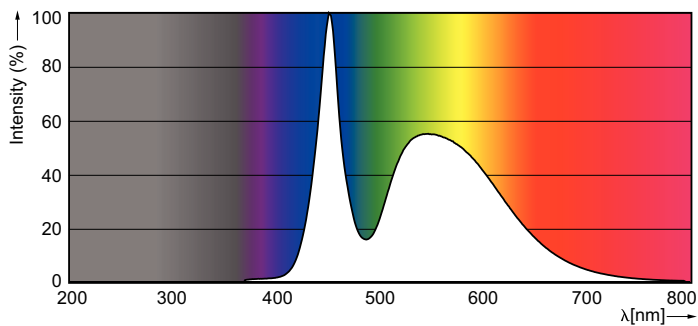

LEDtube 1200mm 16W 765 T8 CN I G

LEDtube 1200mm 16W G13 T8 765 1600lm AP C G