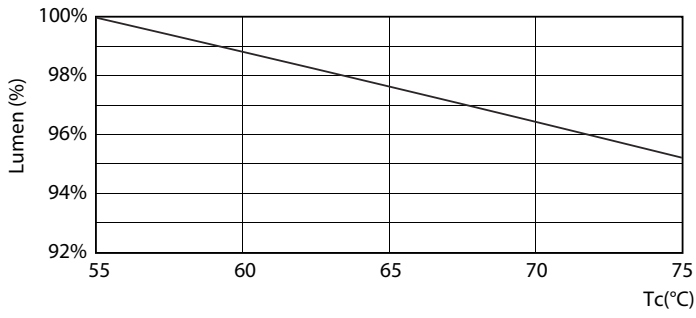

Lumen Maintenance Diagram - LEDtube 600mm 8W 740 T8 AP C G