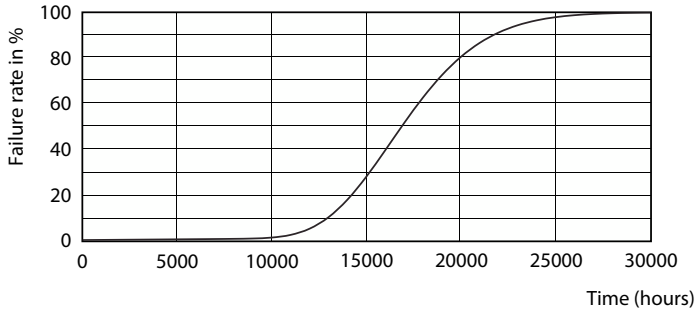

Ecofit Ledtubes T8

Lifetime

Life Expectancy Diagram - LEDtube 600mm 8W 740 T8 AP C G